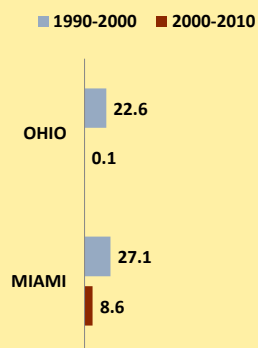

# MIAMI COUNTY AND OHIO POPULATION CHANGES: Age 75-84 1990 - 2010

**Age 75-84 Population**

**Age 75-84 Population as % of Age 65+ Population**

**% of Age 75-84 Population Who Are Women**

**% Change in Age 75-84 Population**

### % Change in Proportion of Age 65+ Population Who Are Age 75-84

### % Change in Proportion of Age 75-84 Population Who Are Women