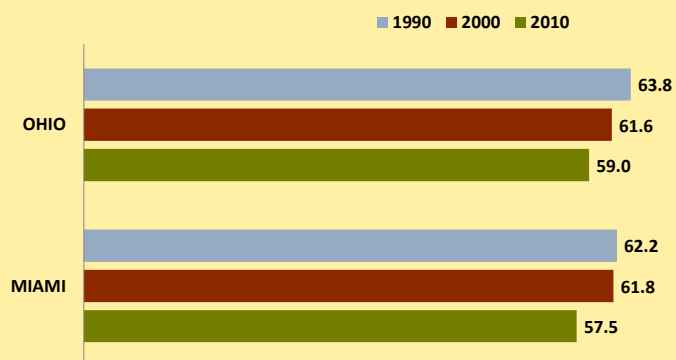

# MIAMI COUNTY AND OHIO POPULATION CHANGES: Age 75-84 1990 - 2010

**Age 75-84 Population**

**Age 75-84 Population as % of Age 65+ Population**

**% of Age 75-84 Population Who Are Women**

**% Change in Age 75-84 Population**

### % Change in Proportion of Age 65+ Population Who Are Age 75-84

### % Change in Proportion of Age 75-84 Population Who Are Women