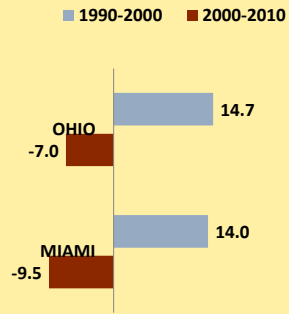

# MIAMI COUNTY AND OHIO POPULATION CHANGES: Age 75-84 1990 - 2010

**Age 75-84 Population**

**Age 75-84 Population as % of Age 65+ Population**

**% of Age 75-84 Population Who Are Women**

**% Change in Age 75-84 Population**

### % Change in Proportion of Age 65+ Population Who Are Age 75-84

### % Change in Proportion of Age 75-84 Population Who Are Women