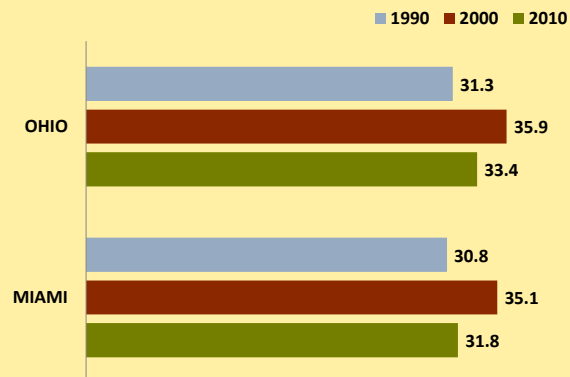

# MIAMI COUNTY AND OHIO POPULATION CHANGES: Age 75-84 1990 - 2010

**Age 75-84 Population**

**Age 75-84 Population as % of Age 65+ Population**

**% of Age 75-84 Population Who Are Women**

**% Change in Age 75-84 Population**

### % Change in Proportion of Age 65+ Population Who Are Age 75-84

### % Change in Proportion of Age 75-84 Population Who Are Women