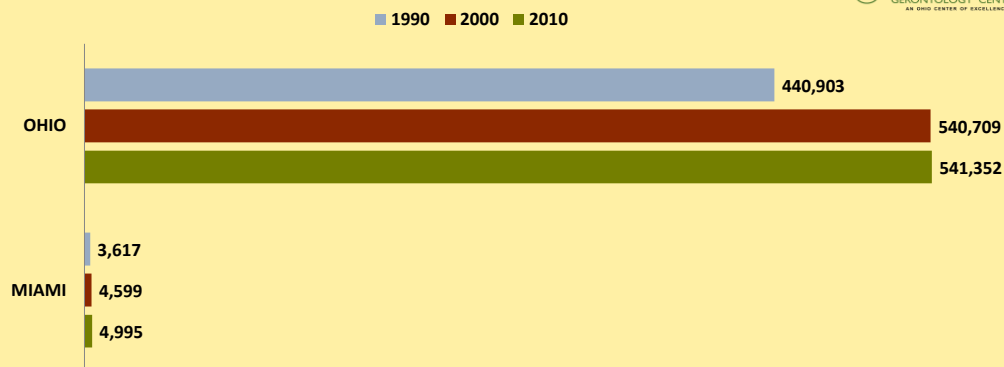

# MIAMI COUNTY AND OHIO POPULATION CHANGES: Age 75-84 1990 - 2010

**Age 75-84 Population**

**Age 75-84 Population as % of Age 65+ Population**

**% of Age 75-84 Population Who Are Women**

**% Change in Age 75-84 Population**

### % Change in Proportion of Age 65+ Population Who Are Age 75-84

### % Change in Proportion of Age 75-84 Population Who Are Women