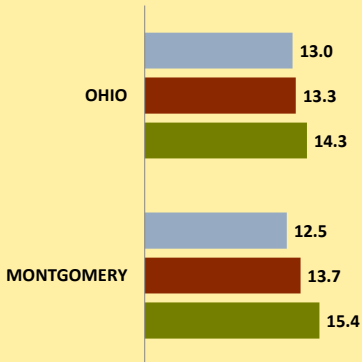

MONTGOMERY COUNTY AND OHIO POPULATION CHANGES: Age 65+ 1990 - 2010

Age 65+ Population

1990 2000 2010

% of Population Age 65+

1990 2000 2010

% Change in Age 65+ Population

1990-2000 2000-2010

% Change in Proportion of Population Age 65+

1990-2000 2000-2010