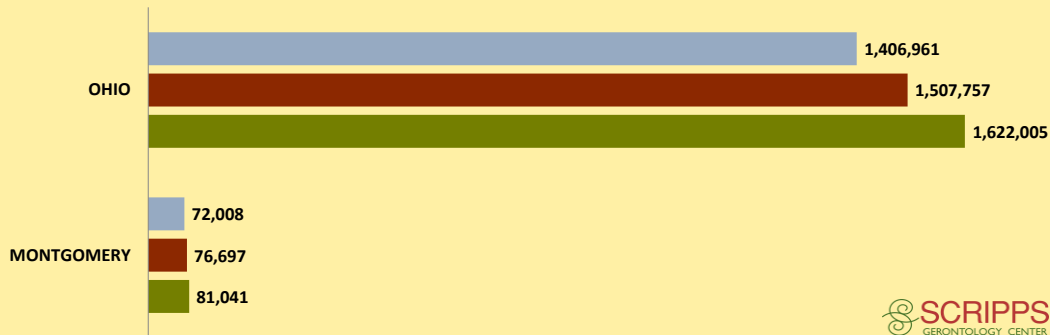

MONTGOMERY COUNTY AND OHIO POPULATION CHANGES: Age 65+ 1990 - 2010

Age 65+ Population

1990 2000 2010

% of Population Age 65+

1990 2000 2010

% Change in Age 65+ Population

1990-2000 2000-2010

% Change in Proportion of Population Age 65+

1990-2000 2000-2010