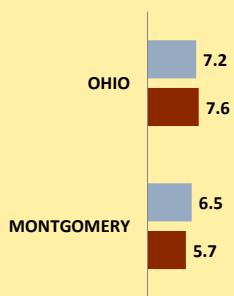

MONTGOMERY COUNTY AND OHIO POPULATION CHANGES: Age 65+ 1990 - 2010

Age 65+ Population

1990 2000 2010

% of Population Age 65+

1990 2000 2010

% Change in Age 65+ Population

1990-2000 2000-2010

% Change in Proportion of Population Age 65+

1990-2000 2000-2010