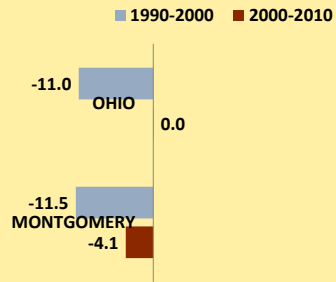

# MONTGOMERY COUNTY AND OHIO POPULATION CHANGES: Age 65-74 1990 - 2010

Age 65 - 74 Population

1990 2000 2010

Age 65-74 Population as % of 65+ Population

1990 2000 2010

Of Age 65-74 Population, % Women

1990 2000 2010

% Change in Age 65-74 Population

1990-2000 2000-2010

### % Change in Proportion of Age 65+ Population who are Age 65-74