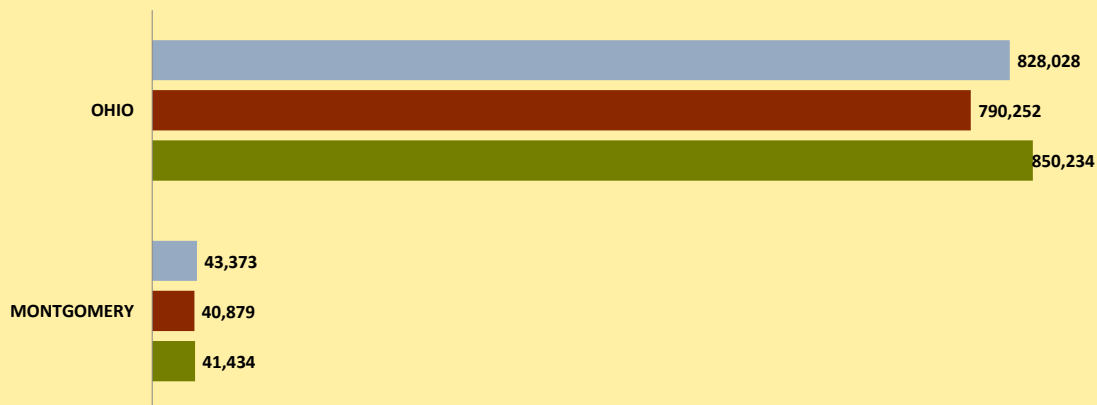

# MONTGOMERY COUNTY AND OHIO POPULATION CHANGES: Age 65-74 1990 - 2010

Age 65 - 74 Population

1990 2000 2010

Age 65-74 Population as % of 65+ Population

1990 2000 2010

Of Age 65-74 Population, % Women

1990 2000 2010

% Change in Age 65-74 Population

1990-2000 2000-2010

### % Change in Proportion of Age 65+ Population who are Age 65-74