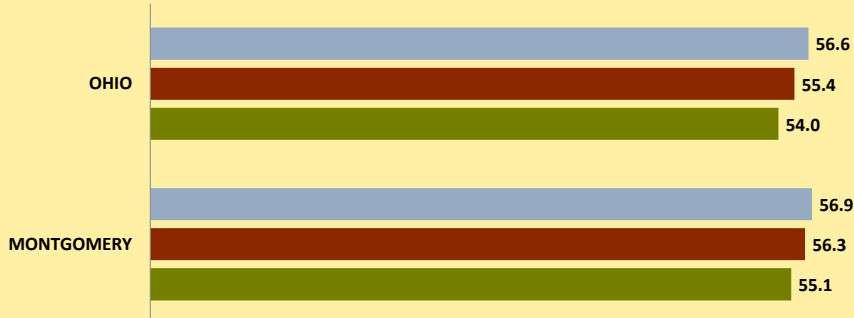

# MONTGOMERY COUNTY AND OHIO POPULATION CHANGES: Age 65-74 1990 - 2010

Age 65 - 74 Population

1990 2000 2010

Age 65-74 Population as % of 65+ Population

1990 2000 2010

Of Age 65-74 Population, % Women

1990 2000 2010

% Change in Age 65-74 Population

1990-2000 2000-2010

### % Change in Proportion of Age 65+ Population who are Age 65-74