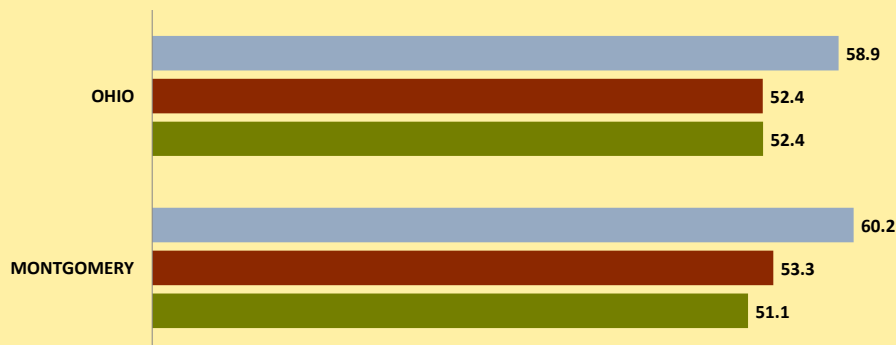

# MONTGOMERY COUNTY AND OHIO POPULATION CHANGES: Age 65-74 1990 - 2010

Age 65 - 74 Population

1990 2000 2010

Age 65-74 Population as % of 65+ Population

1990 2000 2010

Of Age 65-74 Population, % Women

1990 2000 2010

% Change in Age 65-74 Population

1990-2000 2000-2010

### % Change in Proportion of Age 65+ Population who are Age 65-74