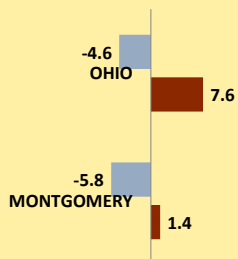

# MONTGOMERY COUNTY AND OHIO POPULATION CHANGES: Age 65-74 1990 - 2010

Age 65 - 74 Population

1990 2000 2010

Age 65-74 Population as % of 65+ Population

1990 2000 2010

Of Age 65-74 Population, % Women

1990 2000 2010

% Change in Age 65-74 Population

1990-2000 2000-2010

### % Change in Proportion of Age 65+ Population who are Age 65-74

### % Change in Proportion of 65-74 Population Who Are Women