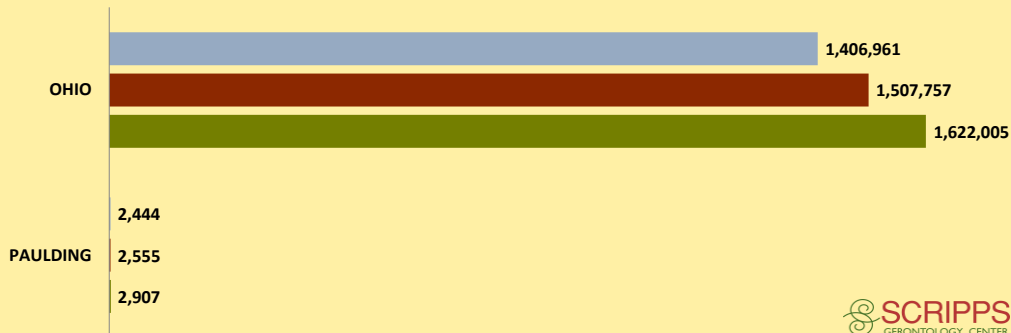

# PAULDING COUNTY AND OHIO POPULATION CHANGES: Age 65+ 1990 - 2010

Age 65+ Population

1990 2000 2010

% of Population Age 65+

1990 2000 2010

% Change in Age 65+ Population

1990-2000 2000-2010

% Change in Proportion of Population Age 65+

1990-2000 2000-2010