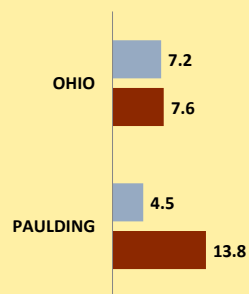

# PAULDING COUNTY AND OHIO POPULATION CHANGES: Age 65+ 1990 - 2010

Age 65+ Population

1990 2000 2010

% of Population Age 65+

1990 2000 2010

% Change in Age 65+ Population

1990-2000 2000-2010

% Change in Proportion of Population Age 65+

1990-2000 2000-2010