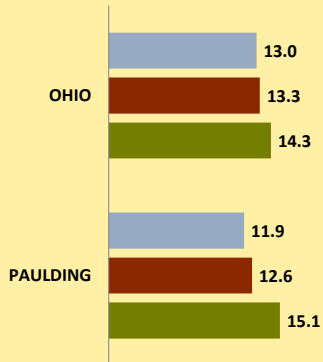

# PAULDING COUNTY AND OHIO POPULATION CHANGES: Age 65+ 1990 - 2010

Age 65+ Population

1990 2000 2010

% of Population Age 65+

1990 2000 2010

% Change in Age 65+ Population

1990-2000 2000-2010

% Change in Proportion of Population Age 65+

1990-2000 2000-2010