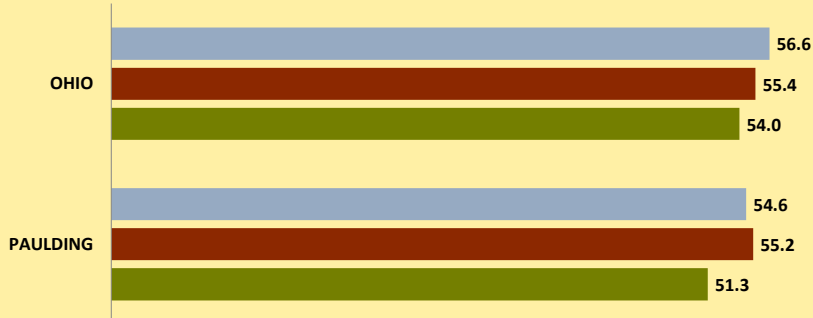

PAULDING COUNTY AND OHIO POPULATION CHANGES: Age 65-74 1990 - 2010

Age 65 - 74 Population

■ 1990 ■ 2000 ■ 2010

Age 65-74 Population as % of 65+ Population

■ 1990 ■ 2000 ■ 2010

Of Age 65-74 Population, % Women

■ 1990 ■ 2000 ■ 2010

% Change in Age 65-74 Population

■ 1990-2000 ■ 2000-2010

% Change in Proportion of Age 65+ Population who are Age 65-74

% Change in Proportion of 65-74 Population Who Are Women