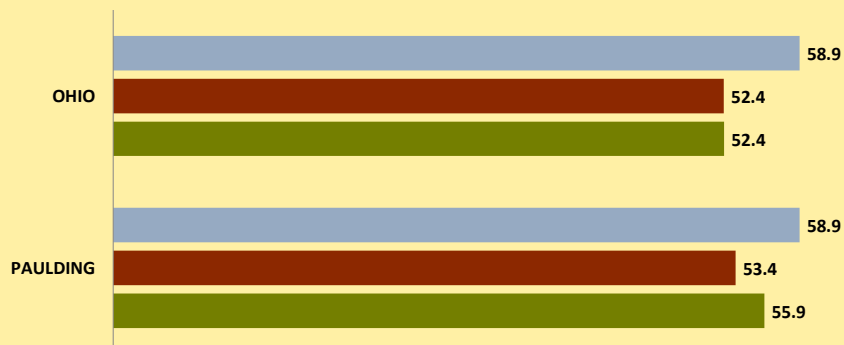

PAULDING COUNTY AND OHIO POPULATION CHANGES: Age 65-74 1990 - 2010

Age 65 - 74 Population

■ 1990 ■ 2000 ■ 2010

Age 65-74 Population as % of 65+ Population

■ 1990 ■ 2000 ■ 2010

Of Age 65-74 Population, % Women

■ 1990 ■ 2000 ■ 2010

% Change in Age 65-74 Population

■ 1990-2000 ■ 2000-2010

% Change in Proportion of Age 65+ Population who are Age 65-74

% Change in Proportion of 65-74 Population Who Are Women