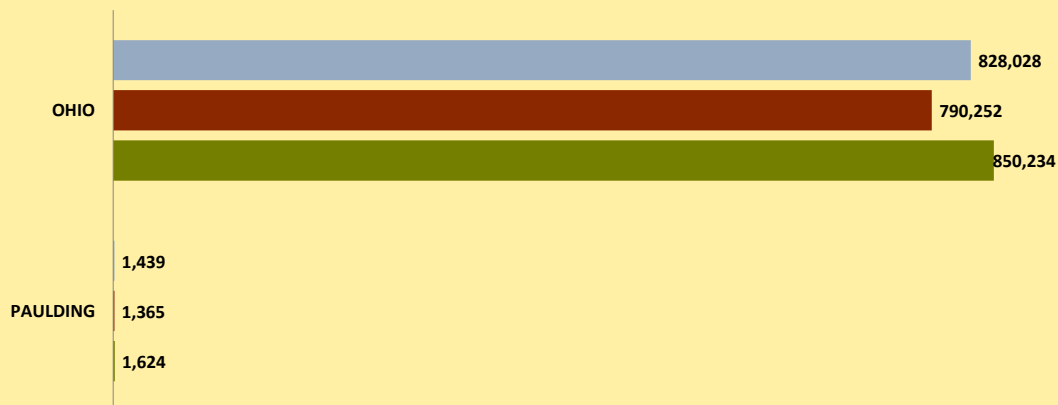

PAULDING COUNTY AND OHIO POPULATION CHANGES: Age 65-74 1990 - 2010

Age 65 - 74 Population

■ 1990 ■ 2000 ■ 2010

Age 65-74 Population as % of 65+ Population

■ 1990 ■ 2000 ■ 2010

Of Age 65-74 Population, % Women

■ 1990 ■ 2000 ■ 2010

% Change in Age 65-74 Population

■ 1990-2000 ■ 2000-2010

% Change in Proportion of Age 65+ Population who are Age 65-74

% Change in Proportion of 65-74 Population Who Are Women