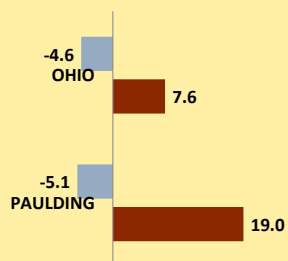

PAULDING COUNTY AND OHIO POPULATION CHANGES: Age 65-74 1990 - 2010

Age 65 - 74 Population

■ 1990 ■ 2000 ■ 2010

Age 65-74 Population as % of 65+ Population

■ 1990 ■ 2000 ■ 2010

Of Age 65-74 Population, % Women

■ 1990 ■ 2000 ■ 2010

% Change in Age 65-74 Population

■ 1990-2000 ■ 2000-2010

% Change in Proportion of Age 65+ Population who are Age 65-74

% Change in Proportion of 65-74 Population Who Are Women