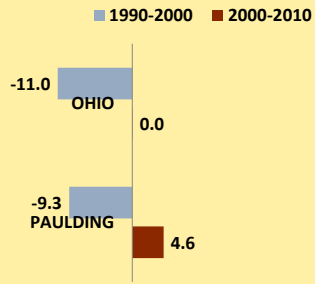

PAULDING COUNTY AND OHIO POPULATION CHANGES: Age 65-74 1990 - 2010

Age 65 - 74 Population

■ 1990 ■ 2000 ■ 2010

Age 65-74 Population as % of 65+ Population

■ 1990 ■ 2000 ■ 2010

Of Age 65-74 Population, % Women

■ 1990 ■ 2000 ■ 2010

% Change in Age 65-74 Population

■ 1990-2000 ■ 2000-2010

% Change in Proportion of Age 65+ Population who are Age 65-74

% Change in Proportion of 65-74 Population Who Are Women