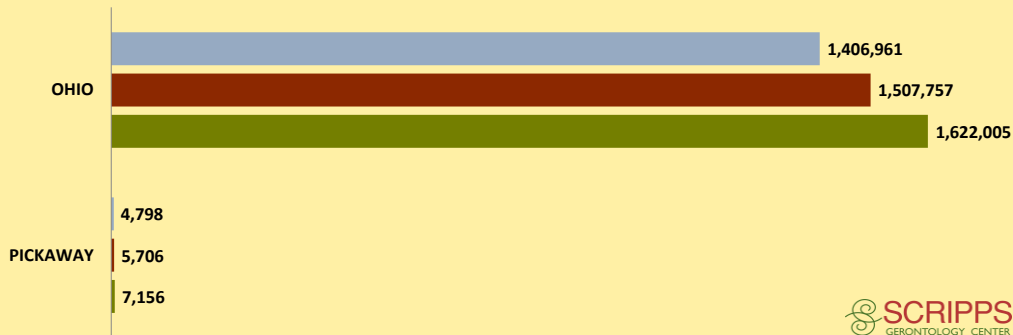

PICKAWAY COUNTY AND OHIO POPULATION CHANGES: Age 65+ 1990 - 2010

Age 65+ Population

1990 2000 2010

% of Population Age 65+

1990 2000 2010

% Change in Age 65+ Population

1990-2000 2000-2010

% Change in Proportion of Population Age 65+

1990-2000 2000-2010