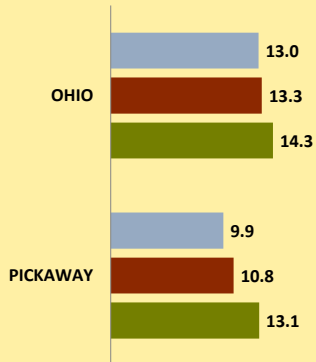

PICKAWAY COUNTY AND OHIO POPULATION CHANGES: Age 65+ 1990 - 2010

Age 65+ Population

1990 2000 2010

% of Population Age 65+

1990 2000 2010

% Change in Age 65+ Population

1990-2000 2000-2010

% Change in Proportion of Population Age 65+

1990-2000 2000-2010