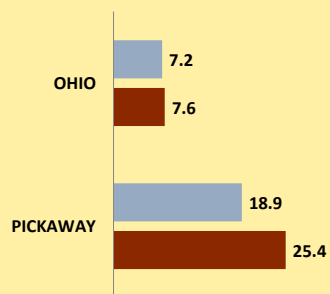

PICKAWAY COUNTY AND OHIO POPULATION CHANGES: Age 65+ 1990 - 2010

Age 65+ Population

1990 2000 2010

% of Population Age 65+

1990 2000 2010

% Change in Age 65+ Population

1990-2000 2000-2010

% Change in Proportion of Population Age 65+