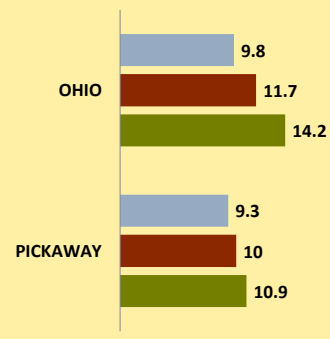

PICKAWAY COUNTY AND OHIO POPULATION CHANGES: Age 85+ 1990 - 2010

Age 85+ Population
■ 1990 ■ 2000 ■ 2010

% Change in Age 85+ Population

■ 1990-2000 ■ 2000-2010

Age 85+ Population as % of Age 65+ Population

■ 1990 ■ 2000 ■ 2010

% of Age 85+ Population Who Are women

■ 1990 ■ 2000 ■ 2010

% of Population Aged 85+

% Change in Proportion of Age 65+ Population Who Are Age 85+

% Change in Proportion of Age 85+ Who Are Women

% Change in Total Population Aged 85+