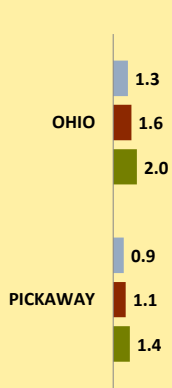

PICKAWAY COUNTY AND OHIO POPULATION CHANGES: Age 85+ 1990 - 2010

Age 85+ Population
■ 1990 ■ 2000 ■ 2010

% Change in Age 85+ Population

■ 1990-2000 ■ 2000-2010

Age 85+ Population as % of Age 65+ Population

■ 1990 ■ 2000 ■ 2010

% of Age 85+ Population Who Are women

■ 1990 ■ 2000 ■ 2010

% of Population Aged 85+

% Change in Proportion of Age 65+ Population Who Are Age 85+

% Change in Proportion of Age 85+ Who Are Women

% Change in Total Population Aged 85+