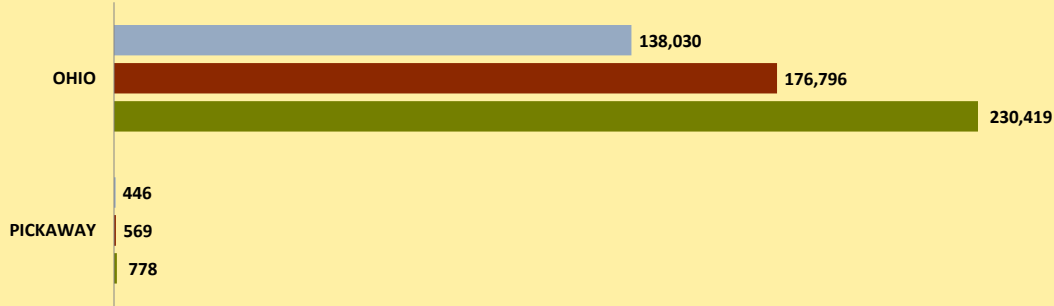

PICKAWAY COUNTY AND OHIO POPULATION CHANGES: Age 85+ 1990 - 2010

Age 85+ Population
■ 1990 ■ 2000 ■ 2010

% Change in Age 85+ Population

■ 1990-2000 ■ 2000-2010

Age 85+ Population as % of Age 65+ Population

■ 1990 ■ 2000 ■ 2010

% of Age 85+ Population Who Are women

■ 1990 ■ 2000 ■ 2010

% of Population Aged 85+

% Change in Proportion of Age 65+ Population Who Are Age 85+

% Change in Proportion of Age 85+ Who Are Women

% Change in Total Population Aged 85+