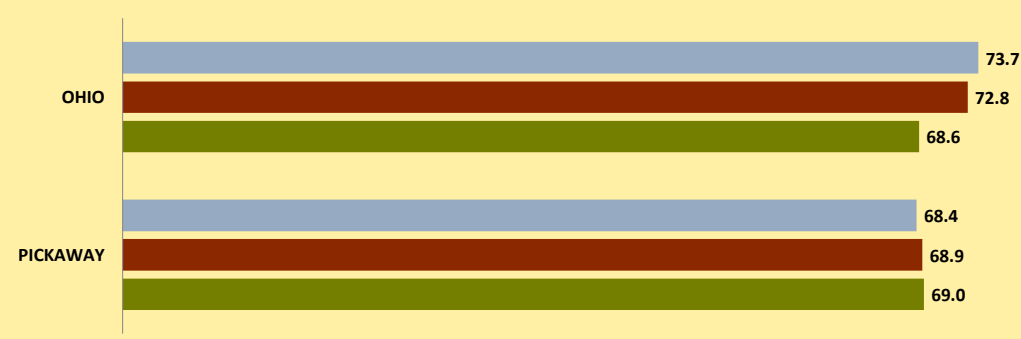

PICKAWAY COUNTY AND OHIO POPULATION CHANGES: Age 85+ 1990 - 2010

Age 85+ Population
■ 1990 ■ 2000 ■ 2010

% Change in Age 85+ Population

■ 1990-2000 ■ 2000-2010

Age 85+ Population as % of Age 65+ Population

■ 1990 ■ 2000 ■ 2010

% of Age 85+ Population Who Are women

■ 1990 ■ 2000 ■ 2010

% of Population Aged 85+

% Change in Proportion of Age 65+ Population Who Are Age 85+

% Change in Proportion of Age 85+ Who Are Women

% Change in Total Population Aged 85+