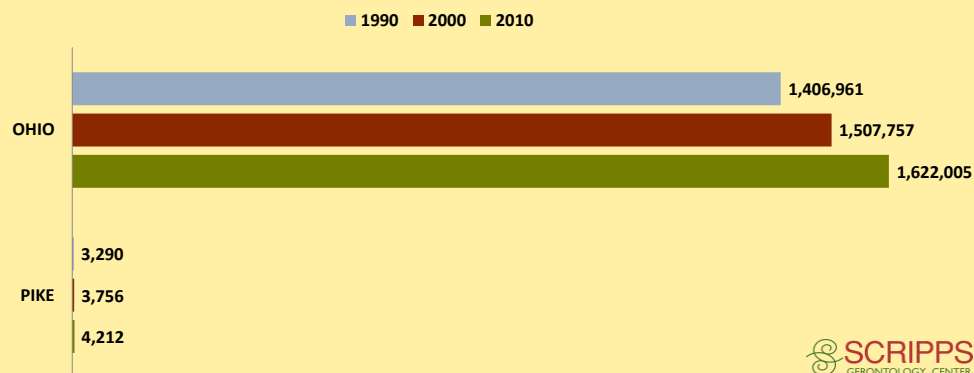

# PIKE COUNTY AND OHIO POPULATION CHANGES: Age 65+ 1990 - 2010

**Age 65+ Population**

**% of Population Age 65+**

**% Change in Age 65+ Population**

**% Change in Proportion of Population Age 65+**