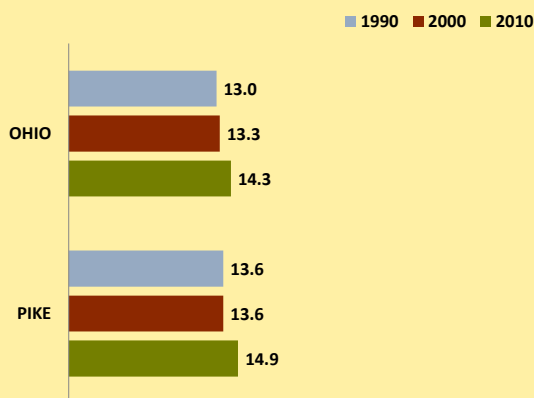

# PIKE COUNTY AND OHIO POPULATION CHANGES: Age 65+ 1990 - 2010

**Age 65+ Population**

**% of Population Age 65+**

**% Change in Age 65+ Population**

**% Change in Proportion of Population Age 65+**