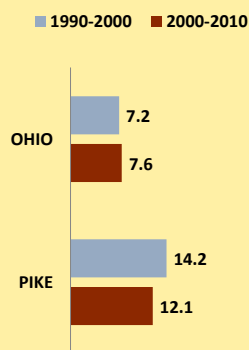

# PIKE COUNTY AND OHIO POPULATION CHANGES: Age 65+ 1990 - 2010

**Age 65+ Population**

**% of Population Age 65+**

**% Change in Age 65+ Population**

**% Change in Proportion of Population Age 65+**