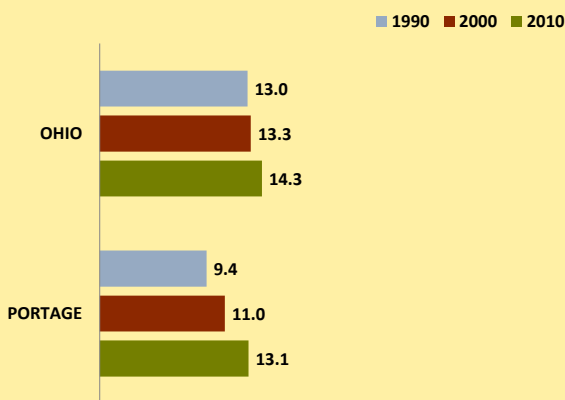

# PORTAGE COUNTY AND OHIO POPULATION CHANGES: Age 65+ 1990 - 2010

**Age 65+ Population**

**% of Population Age 65+**

**% Change in Age 65+ Population**

**% Change in Proportion of Population Age 65+**