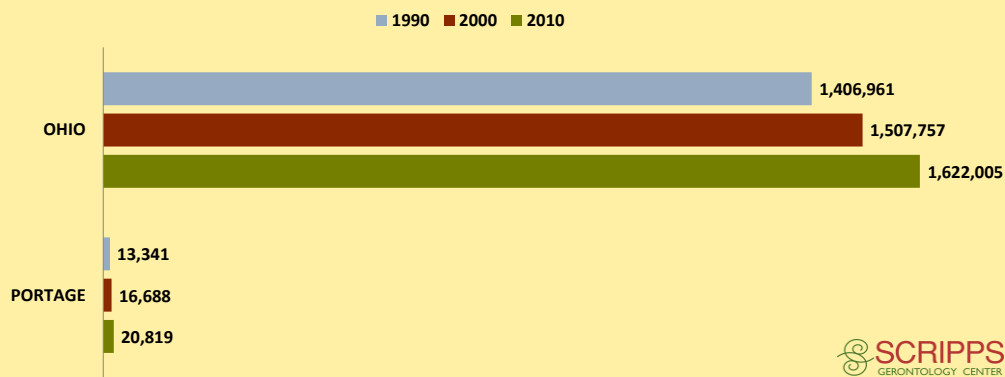

# PORTAGE COUNTY AND OHIO POPULATION CHANGES: Age 65+ 1990 - 2010

**Age 65+ Population**

**% of Population Age 65+**

**% Change in Age 65+ Population**

**% Change in Proportion of Population Age 65+**