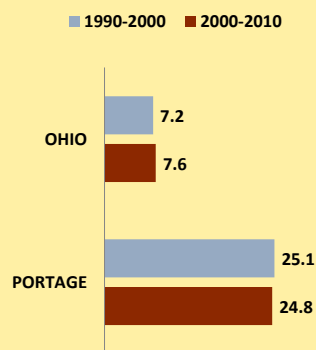

# PORTAGE COUNTY AND OHIO POPULATION CHANGES: Age 65+ 1990 - 2010

**Age 65+ Population**

**% of Population Age 65+**

**% Change in Age 65+ Population**

**% Change in Proportion of Population Age 65+**