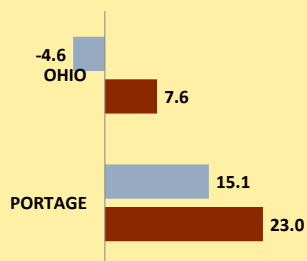

PORTAGE COUNTY AND OHIO POPULATION CHANGES: Age 65-74 1990 - 2010

Age 65 - 74 Population

■ 1990 ■ 2000 ■ 2010

Age 65-74 Population as % of 65+ Population

■ 1990 ■ 2000 ■ 2010

Of Age 65-74 Population, % Women

■ 1990 ■ 2000 ■ 2010

% Change in Age 65-74 Population

■ 1990-2000 ■ 2000-2010

% Change in Proportion of Age 65+ Population who are Age 65-74

% Change in Proportion of 65-74 Population Who Are Women