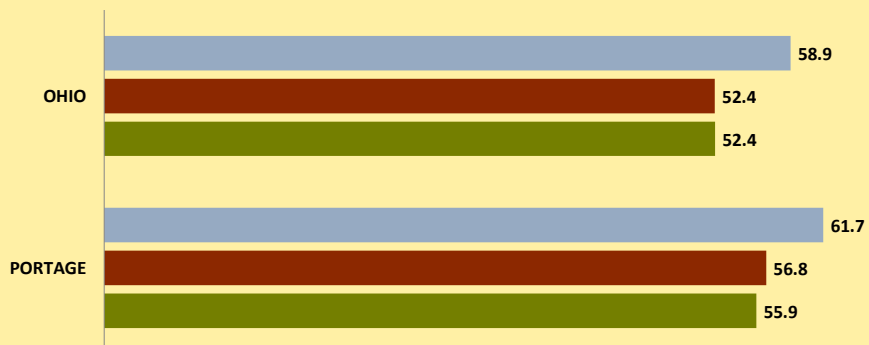

PORTAGE COUNTY AND OHIO POPULATION CHANGES: Age 65-74 1990 - 2010

Age 65 - 74 Population

■ 1990 ■ 2000 ■ 2010

Age 65-74 Population as % of 65+ Population

■ 1990 ■ 2000 ■ 2010

Of Age 65-74 Population, % Women

■ 1990 ■ 2000 ■ 2010

% Change in Age 65-74 Population

■ 1990-2000 ■ 2000-2010

% Change in Proportion of Age 65+ Population who are Age 65-74

% Change in Proportion of 65-74 Population Who Are Women