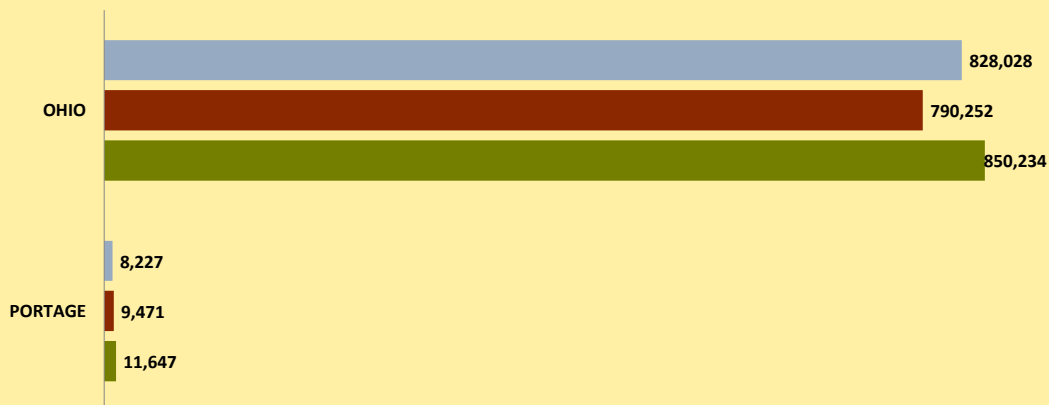

PORTAGE COUNTY AND OHIO POPULATION CHANGES: Age 65-74 1990 - 2010

Age 65 - 74 Population

■ 1990 ■ 2000 ■ 2010

Age 65-74 Population as % of 65+ Population

■ 1990 ■ 2000 ■ 2010

Of Age 65-74 Population, % Women

■ 1990 ■ 2000 ■ 2010

% Change in Age 65-74 Population

■ 1990-2000 ■ 2000-2010

% Change in Proportion of Age 65+ Population who are Age 65-74

% Change in Proportion of 65-74 Population Who Are Women