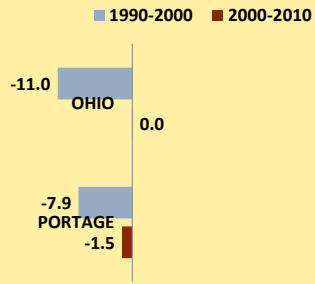

PORTAGE COUNTY AND OHIO POPULATION CHANGES: Age 65-74 1990 - 2010

Age 65 - 74 Population

■ 1990 ■ 2000 ■ 2010

Age 65-74 Population as % of 65+ Population

■ 1990 ■ 2000 ■ 2010

Of Age 65-74 Population, % Women

■ 1990 ■ 2000 ■ 2010

% Change in Age 65-74 Population

■ 1990-2000 ■ 2000-2010

% Change in Proportion of Age 65+ Population who are Age 65-74

% Change in Proportion of 65-74 Population Who Are Women