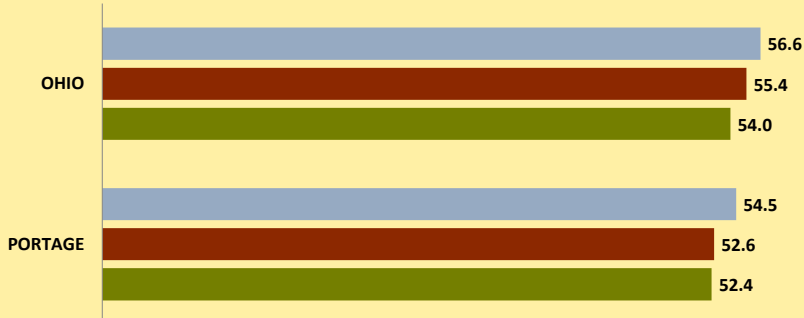

PORTAGE COUNTY AND OHIO POPULATION CHANGES: Age 65-74 1990 - 2010

Age 65 - 74 Population

■ 1990 ■ 2000 ■ 2010

Age 65-74 Population as % of 65+ Population

■ 1990 ■ 2000 ■ 2010

Of Age 65-74 Population, % Women

■ 1990 ■ 2000 ■ 2010

% Change in Age 65-74 Population

■ 1990-2000 ■ 2000-2010

% Change in Proportion of Age 65+ Population who are Age 65-74

% Change in Proportion of 65-74 Population Who Are Women