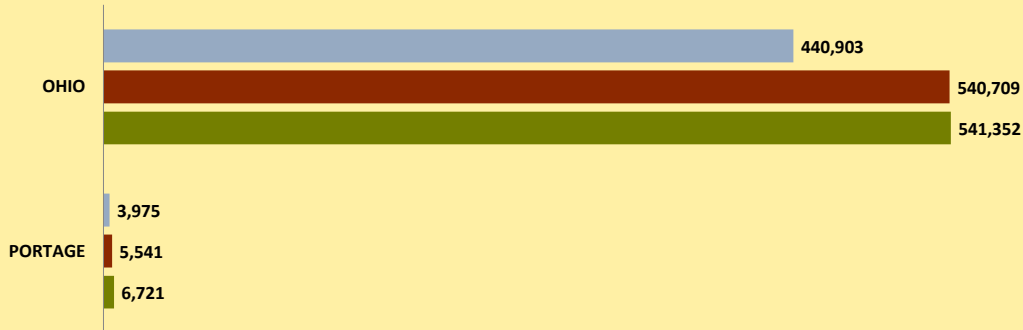

PORTAGE COUNTY AND OHIO POPULATION CHANGES: Age 75-84 1990 - 2010

Age 75-84 Population

1990 2000 2010

Age 75-84 Population as % of Age 65+ Population

1990 2000 2010

% of Age 75-84 Population Who Are Women

1990 2000 2010

% Change in Age 75-84 Population

1990-2000 2000-2010

% Change in Proportion of Age 65+ Population Who Are Age 75-84

% Change in Proportion of Age 75-84 Population Who Are Women