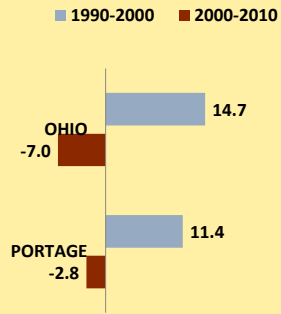

PORTAGE COUNTY AND OHIO POPULATION CHANGES: Age 75-84 1990 - 2010

Age 75-84 Population

1990 2000 2010

Age 75-84 Population as % of Age 65+ Population

1990 2000 2010

% of Age 75-84 Population Who Are Women

1990 2000 2010

% Change in Age 75-84 Population

1990-2000 2000-2010

% Change in Proportion of Age 65+ Population Who Are Age 75-84

% Change in Proportion of Age 75-84 Population Who Are Women