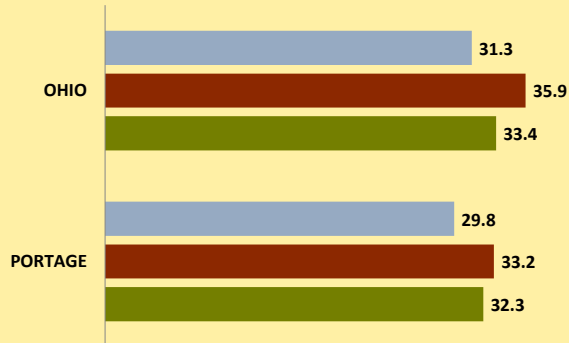

PORTAGE COUNTY AND OHIO POPULATION CHANGES: Age 75-84 1990 - 2010

Age 75-84 Population

1990 2000 2010

Age 75-84 Population as % of Age 65+ Population

1990 2000 2010

% of Age 75-84 Population Who Are Women

1990 2000 2010

% Change in Age 75-84 Population

1990-2000 2000-2010

% Change in Proportion of Age 65+ Population Who Are Age 75-84

% Change in Proportion of Age 75-84 Population Who Are Women