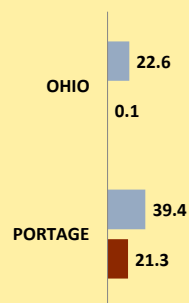

PORTAGE COUNTY AND OHIO POPULATION CHANGES: Age 75-84 1990 - 2010

Age 75-84 Population

1990 2000 2010

Age 75-84 Population as % of Age 65+ Population

1990 2000 2010

% of Age 75-84 Population Who Are Women

1990 2000 2010

% Change in Age 75-84 Population

1990-2000 2000-2010

% Change in Proportion of Age 65+ Population Who Are Age 75-84

% Change in Proportion of Age 75-84 Population Who Are Women