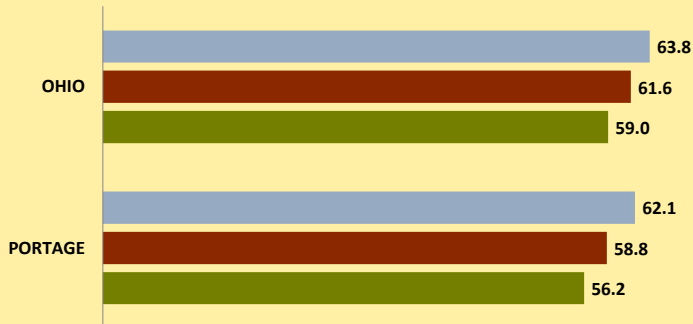

PORTAGE COUNTY AND OHIO POPULATION CHANGES: Age 75-84 1990 - 2010

Age 75-84 Population

1990 2000 2010

Age 75-84 Population as % of Age 65+ Population

1990 2000 2010

% of Age 75-84 Population Who Are Women

1990 2000 2010

% Change in Age 75-84 Population

1990-2000 2000-2010

% Change in Proportion of Age 65+ Population Who Are Age 75-84

% Change in Proportion of Age 75-84 Population Who Are Women