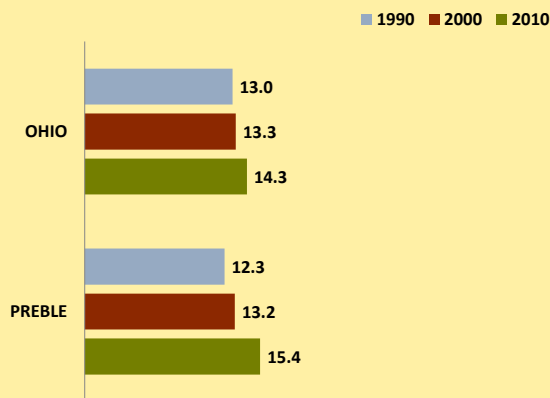

PREBLE COUNTY AND OHIO POPULATION CHANGES: Age 65+ 1990 - 2010

Age 65+ Population

% of Population Age 65+

% Change in Age 65+ Population

% Change in Proportion of Population Age 65+