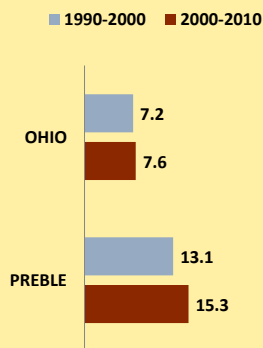

PREBLE COUNTY AND OHIO POPULATION CHANGES: Age 65+ 1990 - 2010

Age 65+ Population

% of Population Age 65+

% Change in Age 65+ Population

% Change in Proportion of Population Age 65+