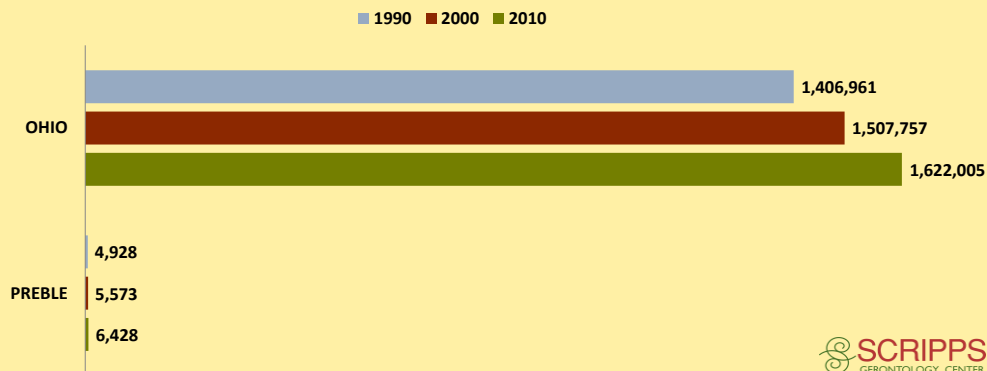

PREBLE COUNTY AND OHIO POPULATION CHANGES: Age 65+ 1990 - 2010

Age 65+ Population

% of Population Age 65+

% Change in Age 65+ Population

% Change in Proportion of Population Age 65+