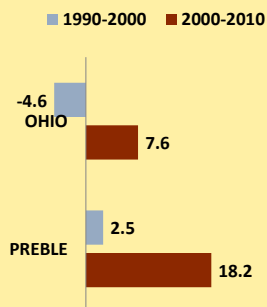

PREBLE COUNTY AND OHIO POPULATION CHANGES: Age 65-74 1990 - 2010

Age 65 - 74 Population

Age 65-74 Population as % of 65+ Population

Of Age 65-74 Population, % Women

% Change in Age 65-74 Population

% Change in Proportion of Age 65+ Population who are Age 65-74

% Change in Proportion of 65-74 Population Who Are Women