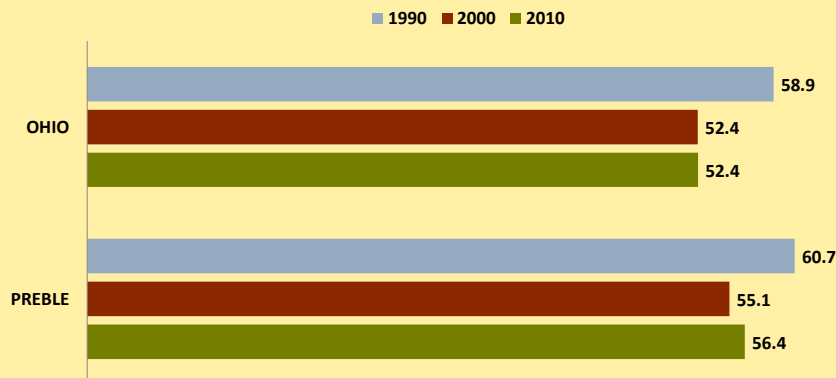

PREBLE COUNTY AND OHIO POPULATION CHANGES: Age 65-74 1990 - 2010

Age 65 - 74 Population

Age 65-74 Population as % of 65+ Population

Of Age 65-74 Population, % Women

% Change in Age 65-74 Population

% Change in Proportion of Age 65+ Population who are Age 65-74

% Change in Proportion of 65-74 Population Who Are Women