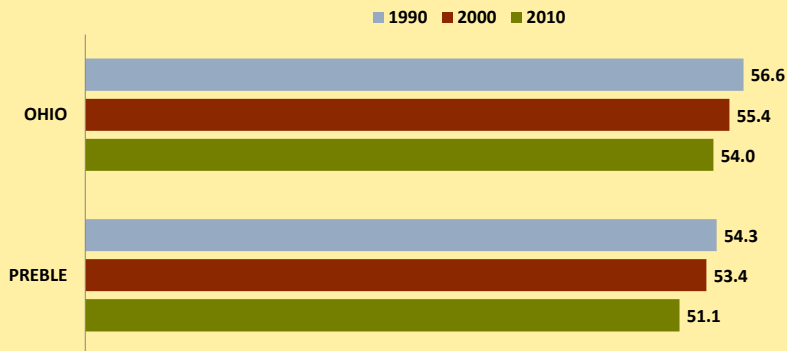

PREBLE COUNTY AND OHIO POPULATION CHANGES: Age 65-74 1990 - 2010

Age 65 - 74 Population

Age 65-74 Population as % of 65+ Population

Of Age 65-74 Population, % Women

% Change in Age 65-74 Population

% Change in Proportion of Age 65+ Population who are Age 65-74

% Change in Proportion of 65-74 Population Who Are Women