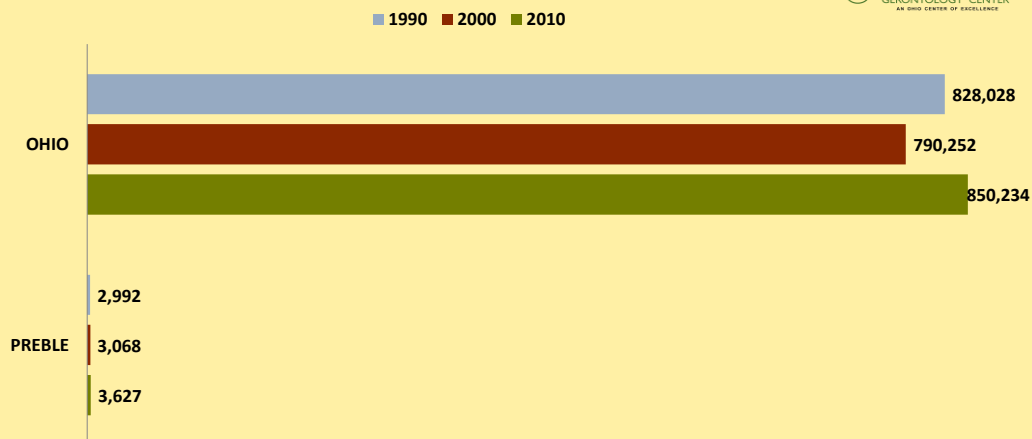

PREBLE COUNTY AND OHIO POPULATION CHANGES: Age 65-74 1990 - 2010

Age 65 - 74 Population

Age 65-74 Population as % of 65+ Population

Of Age 65-74 Population, % Women

% Change in Age 65-74 Population

% Change in Proportion of Age 65+ Population who are Age 65-74

% Change in Proportion of 65-74 Population Who Are Women