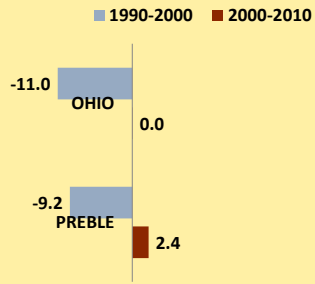

PREBLE COUNTY AND OHIO POPULATION CHANGES: Age 65-74 1990 - 2010

Age 65 - 74 Population

Age 65-74 Population as % of 65+ Population

Of Age 65-74 Population, % Women

% Change in Age 65-74 Population

% Change in Proportion of Age 65+ Population who are Age 65-74

% Change in Proportion of 65-74 Population Who Are Women