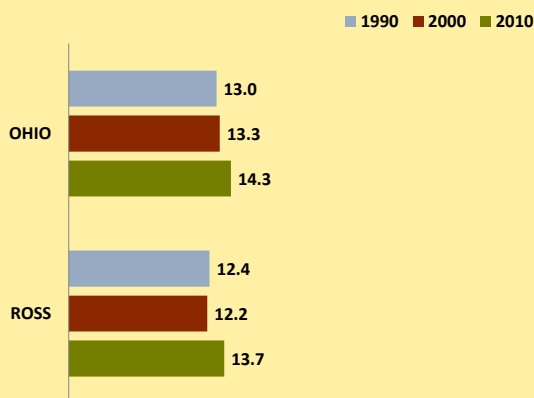

ROSS COUNTY AND OHIO POPULATION CHANGES: Age 65+ 1990 - 2010

Age 65+ Population

% of Population Age 65+

% Change in Age 65+ Population

% Change in Proportion of Population Age 65+