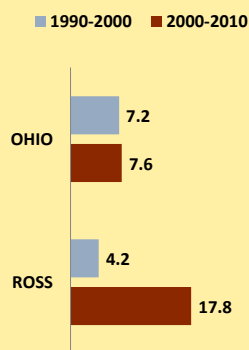

ROSS COUNTY AND OHIO POPULATION CHANGES: Age 65+ 1990 - 2010

Age 65+ Population

% of Population Age 65+

% Change in Age 65+ Population

% Change in Proportion of Population Age 65+