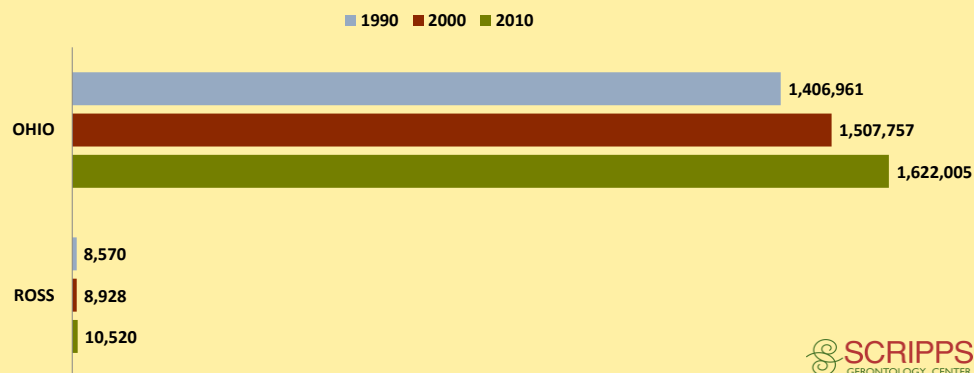

ROSS COUNTY AND OHIO POPULATION CHANGES: Age 65+ 1990 - 2010

Age 65+ Population

% of Population Age 65+

% Change in Age 65+ Population

% Change in Proportion of Population Age 65+