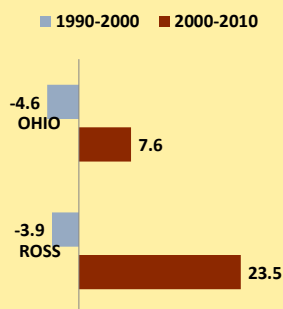

ROSS COUNTY AND OHIO POPULATION CHANGES: Age 65-74 1990 - 2010

Age 65 - 74 Population

Age 65-74 Population as % of 65+ Population

Of Age 65-74 Population, % Women

% Change in Age 65-74 Population

% Change in Proportion of Age 65+ Population who are Age 65-74

% Change in Proportion of 65-74 Population Who Are Women