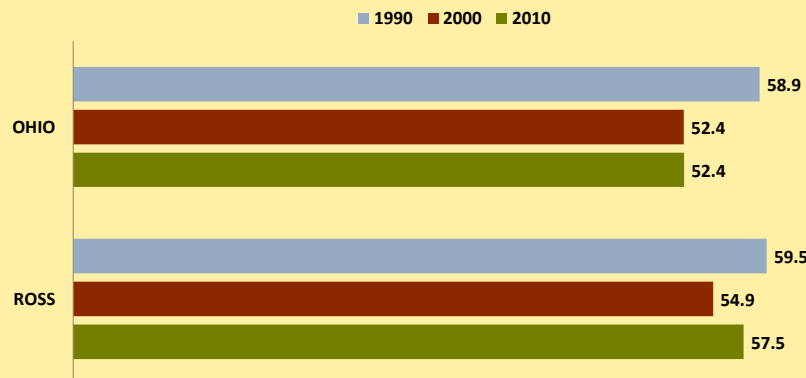

ROSS COUNTY AND OHIO POPULATION CHANGES: Age 65-74 1990 - 2010

Age 65 - 74 Population

Age 65-74 Population as % of 65+ Population

Of Age 65-74 Population, % Women

% Change in Age 65-74 Population

% Change in Proportion of Age 65+ Population who are Age 65-74

% Change in Proportion of 65-74 Population Who Are Women