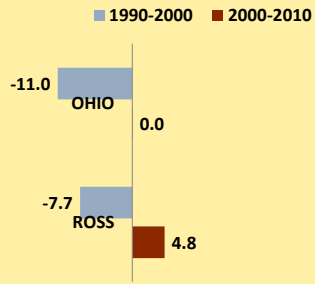

ROSS COUNTY AND OHIO POPULATION CHANGES: Age 65-74 1990 - 2010

Age 65 - 74 Population

Age 65-74 Population as % of 65+ Population

Of Age 65-74 Population, % Women

% Change in Age 65-74 Population

% Change in Proportion of Age 65+ Population who are Age 65-74

% Change in Proportion of 65-74 Population Who Are Women