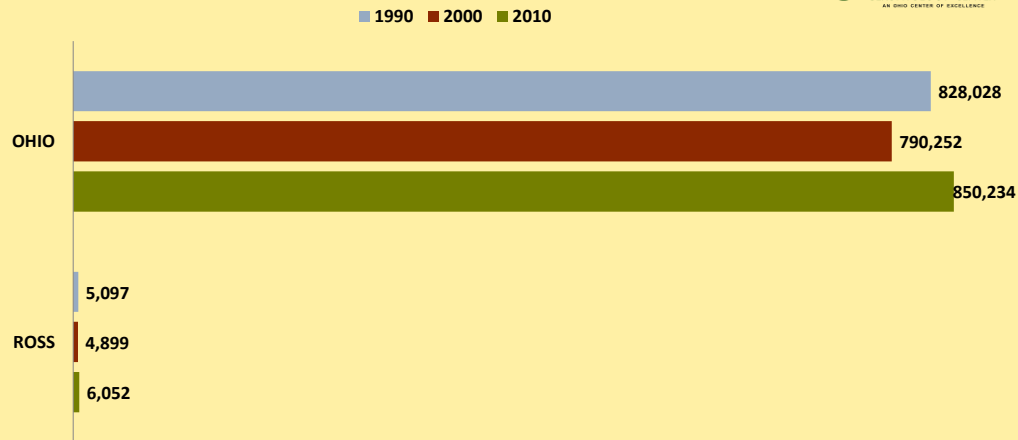

ROSS COUNTY AND OHIO POPULATION CHANGES: Age 65-74 1990 - 2010

Age 65 - 74 Population

Age 65-74 Population as % of 65+ Population

Of Age 65-74 Population, % Women

% Change in Age 65-74 Population

% Change in Proportion of Age 65+ Population who are Age 65-74

% Change in Proportion of 65-74 Population Who Are Women