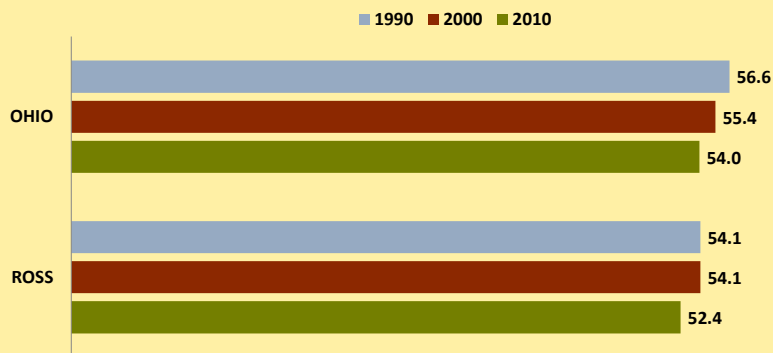

ROSS COUNTY AND OHIO POPULATION CHANGES: Age 65-74 1990 - 2010

Age 65 - 74 Population

Age 65-74 Population as % of 65+ Population

Of Age 65-74 Population, % Women

% Change in Age 65-74 Population

% Change in Proportion of Age 65+ Population who are Age 65-74

% Change in Proportion of 65-74 Population Who Are Women