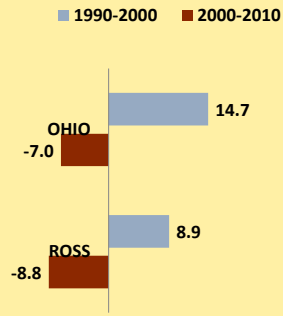

ROSS COUNTY AND OHIO POPULATION CHANGES: Age 75-84 1990 - 2010

Age 75-84 Population

Age 75-84 Population as % of Age 65+ Population

% of Age 75-84 Population Who Are Women

% Change in Age 75-84 Population

% Change in Proportion of Age 65+ Population Who Are Age 75-84

% Change in Proportion of Age 75-84 Population Who Are Women