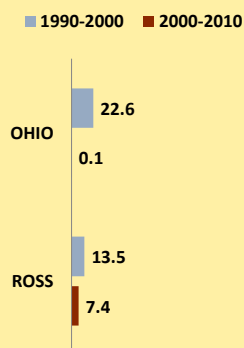

ROSS COUNTY AND OHIO POPULATION CHANGES: Age 75-84 1990 - 2010

Age 75-84 Population

Age 75-84 Population as % of Age 65+ Population

% of Age 75-84 Population Who Are Women

% Change in Age 75-84 Population

% Change in Proportion of Age 65+ Population Who Are Age 75-84

% Change in Proportion of Age 75-84 Population Who Are Women