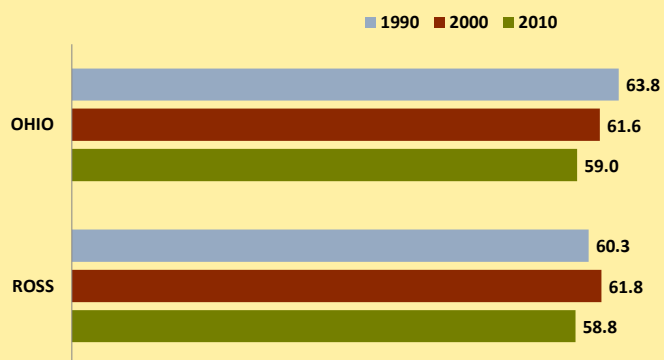

ROSS COUNTY AND OHIO POPULATION CHANGES: Age 75-84 1990 - 2010

Age 75-84 Population

Age 75-84 Population as % of Age 65+ Population

% of Age 75-84 Population Who Are Women

% Change in Age 75-84 Population

% Change in Proportion of Age 65+ Population Who Are Age 75-84

% Change in Proportion of Age 75-84 Population Who Are Women