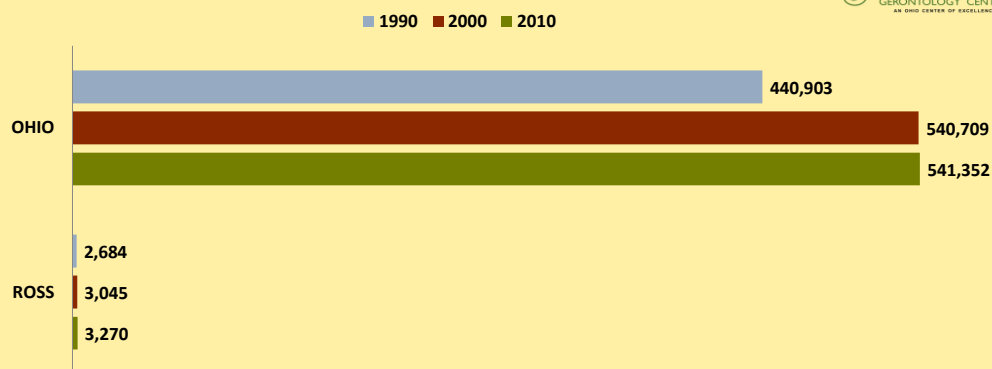

ROSS COUNTY AND OHIO POPULATION CHANGES: Age 75-84 1990 - 2010

Age 75-84 Population

Age 75-84 Population as % of Age 65+ Population

% of Age 75-84 Population Who Are Women

% Change in Age 75-84 Population

% Change in Proportion of Age 65+ Population Who Are Age 75-84

% Change in Proportion of Age 75-84 Population Who Are Women