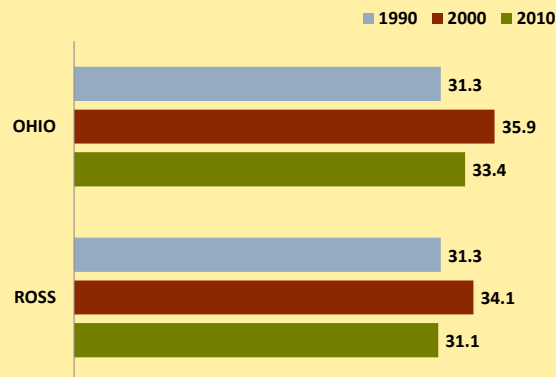

ROSS COUNTY AND OHIO POPULATION CHANGES: Age 75-84 1990 - 2010

Age 75-84 Population

Age 75-84 Population as % of Age 65+ Population

% of Age 75-84 Population Who Are Women

% Change in Age 75-84 Population

% Change in Proportion of Age 65+ Population Who Are Age 75-84

% Change in Proportion of Age 75-84 Population Who Are Women