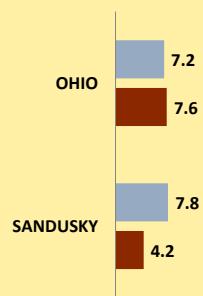

SANDUSKY COUNTY AND OHIO POPULATION CHANGES: Age 65+ 1990 - 2010

Age 65+ Population

■ 1990 ■ 2000 ■ 2010

% of Population Age 65+

■ 1990 ■ 2000 ■ 2010

% Change in Age 65+ Population

■ 1990-2000 ■ 2000-2010

% Change in Proportion of Population Age 65+