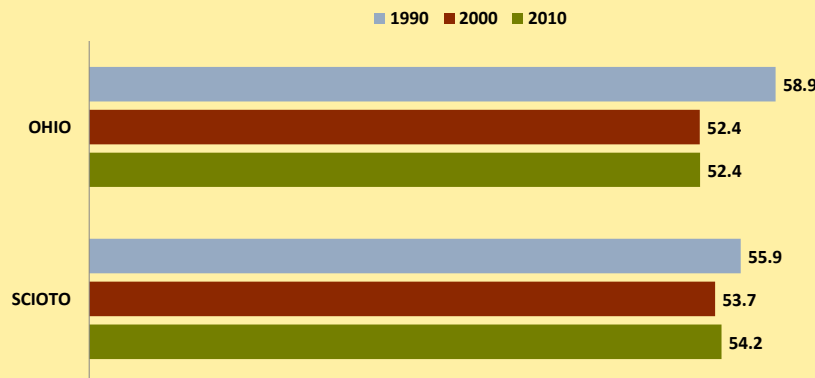

# SCIOTO COUNTY AND OHIO POPULATION CHANGES: Age 65-74 1990 - 2010

Age 65 - 74 Population

Age 65-74 Population as % of 65+ Population

Of Age 65-74 Population, % Women

% Change in Age 65-74 Population

### % Change in Proportion of Age 65+ Population who are Age 65-74

### % Change in Proportion of 65-74 Population Who Are Women