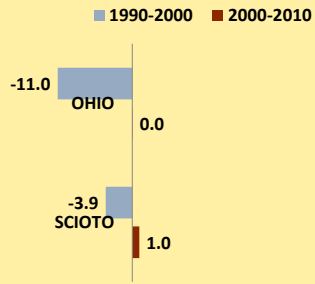

# SCIOTO COUNTY AND OHIO POPULATION CHANGES: Age 65-74 1990 - 2010

Age 65 - 74 Population

Age 65-74 Population as % of 65+ Population

Of Age 65-74 Population, % Women

% Change in Age 65-74 Population

### % Change in Proportion of Age 65+ Population who are Age 65-74

### % Change in Proportion of 65-74 Population Who Are Women