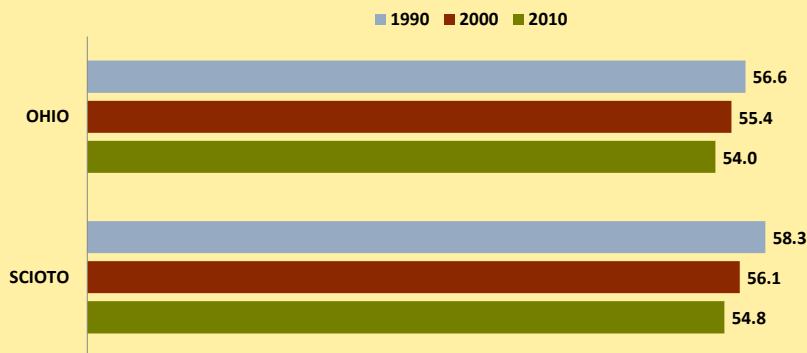

# SCIOTO COUNTY AND OHIO POPULATION CHANGES: Age 65-74 1990 - 2010

Age 65 - 74 Population

Age 65-74 Population as % of 65+ Population

Of Age 65-74 Population, % Women

% Change in Age 65-74 Population

### % Change in Proportion of Age 65+ Population who are Age 65-74

### % Change in Proportion of 65-74 Population Who Are Women