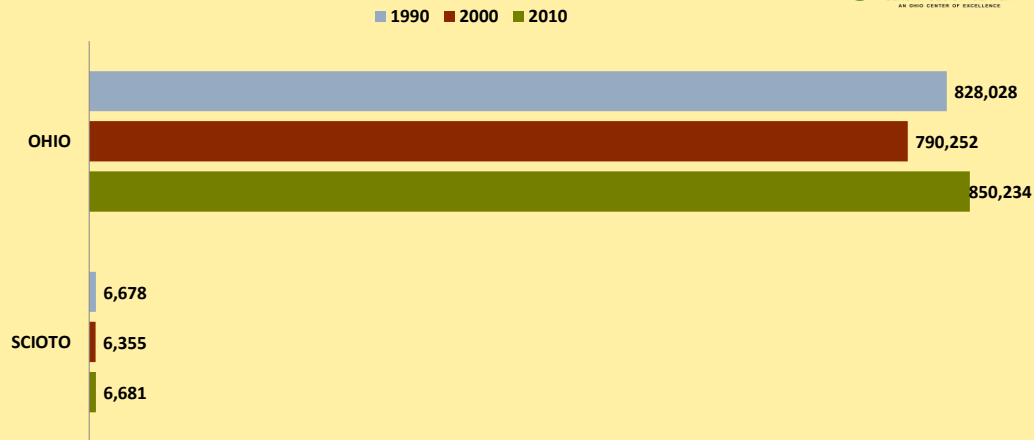

# SCIOTO COUNTY AND OHIO POPULATION CHANGES: Age 65-74 1990 - 2010

Age 65 - 74 Population

Age 65-74 Population as % of 65+ Population

Of Age 65-74 Population, % Women

% Change in Age 65-74 Population

### % Change in Proportion of Age 65+ Population who are Age 65-74

### % Change in Proportion of 65-74 Population Who Are Women