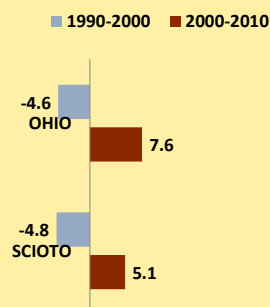

# SCIOTO COUNTY AND OHIO POPULATION CHANGES: Age 65-74 1990 - 2010

Age 65 - 74 Population

Age 65-74 Population as % of 65+ Population

Of Age 65-74 Population, % Women

% Change in Age 65-74 Population

### % Change in Proportion of Age 65+ Population who are Age 65-74

### % Change in Proportion of 65-74 Population Who Are Women