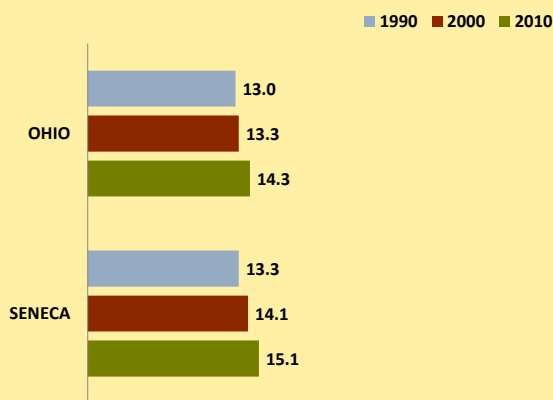

SENECA COUNTY AND OHIO POPULATION CHANGES: Age 65+ 1990 - 2010

Age 65+ Population

% of Population Age 65+

% Change in Age 65+ Population

% Change in Proportion of Population Age 65+