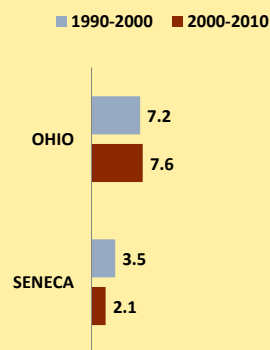

SENECA COUNTY AND OHIO POPULATION CHANGES: Age 65+ 1990 - 2010

Age 65+ Population

% of Population Age 65+

% Change in Age 65+ Population

% Change in Proportion of Population Age 65+