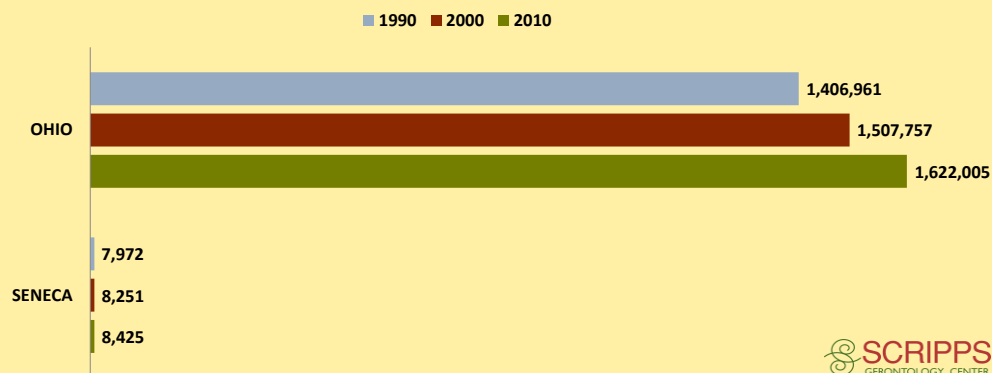

SENECA COUNTY AND OHIO POPULATION CHANGES: Age 65+ 1990 - 2010

Age 65+ Population

% of Population Age 65+

% Change in Age 65+ Population

% Change in Proportion of Population Age 65+