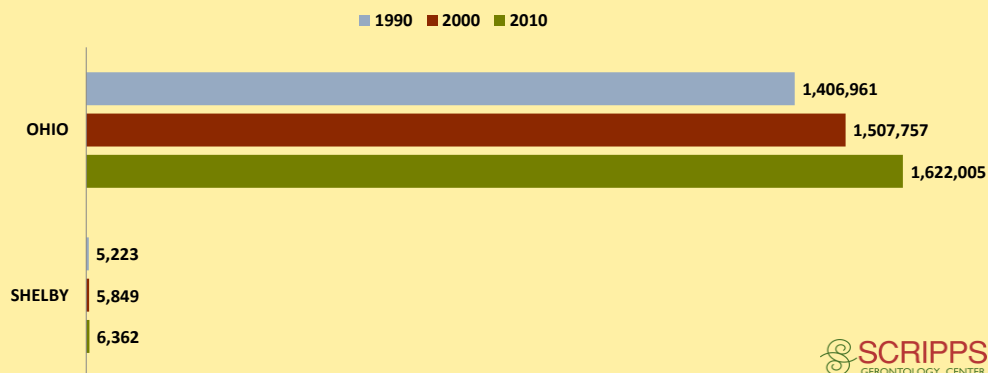

SHELBY COUNTY AND OHIO POPULATION CHANGES: Age 65+ 1990 - 2010

Age 65+ Population

% of Population Age 65+

% Change in Age 65+ Population

% Change in Proportion of Population Age 65+