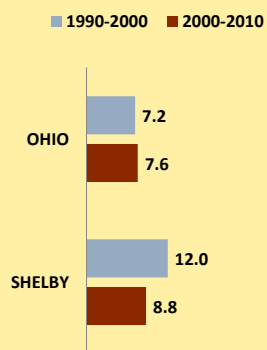

SHELBY COUNTY AND OHIO POPULATION CHANGES: Age 65+ 1990 - 2010

Age 65+ Population

% of Population Age 65+

% Change in Age 65+ Population

% Change in Proportion of Population Age 65+