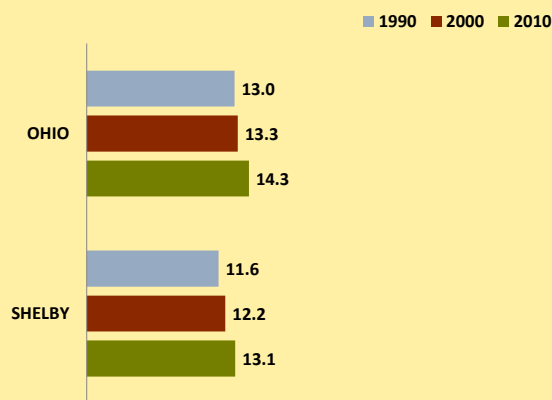

SHELBY COUNTY AND OHIO POPULATION CHANGES: Age 65+ 1990 - 2010

Age 65+ Population

% of Population Age 65+

% Change in Age 65+ Population

% Change in Proportion of Population Age 65+