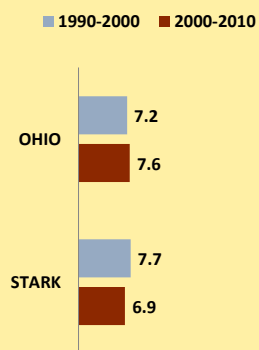

# STARK COUNTY AND OHIO POPULATION CHANGES: Age 65+ 1990 - 2010

Age 65+ Population

% of Population Age 65+

% Change in Age 65+ Population

% Change in Proportion of Population Age 65+