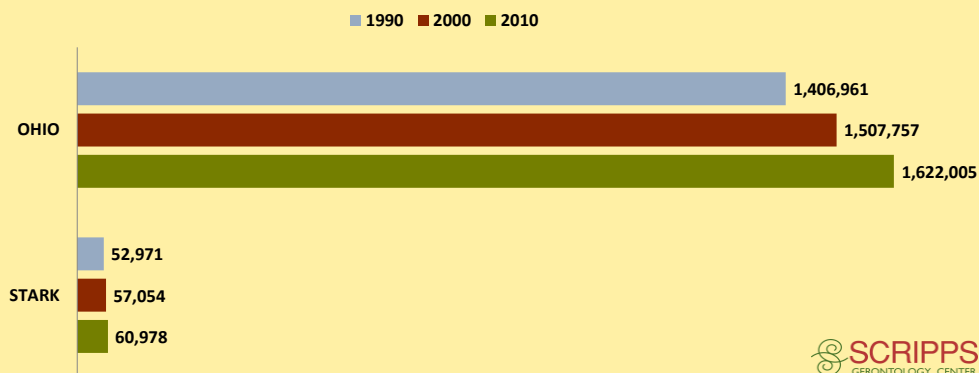

# STARK COUNTY AND OHIO POPULATION CHANGES: Age 65+ 1990 - 2010

Age 65+ Population

% of Population Age 65+

% Change in Age 65+ Population

% Change in Proportion of Population Age 65+