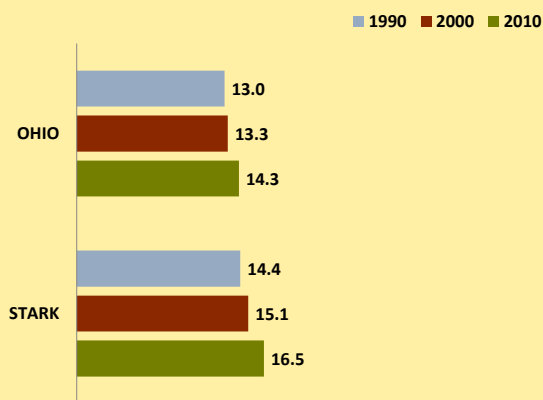

# STARK COUNTY AND OHIO POPULATION CHANGES: Age 65+ 1990 - 2010

Age 65+ Population

% of Population Age 65+

% Change in Age 65+ Population

% Change in Proportion of Population Age 65+