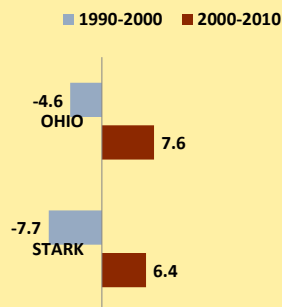

# STARK COUNTY AND OHIO POPULATION CHANGES: Age 65-74 1990 - 2010

Age 65 - 74 Population

Age 65-74 Population as % of 65+ Population

Of Age 65-74 Population, % Women

% Change in Age 65-74 Population

### % Change in Proportion of Age 65+ Population who are Age 65-74

### % Change in Proportion of 65-74 Population Who Are Women