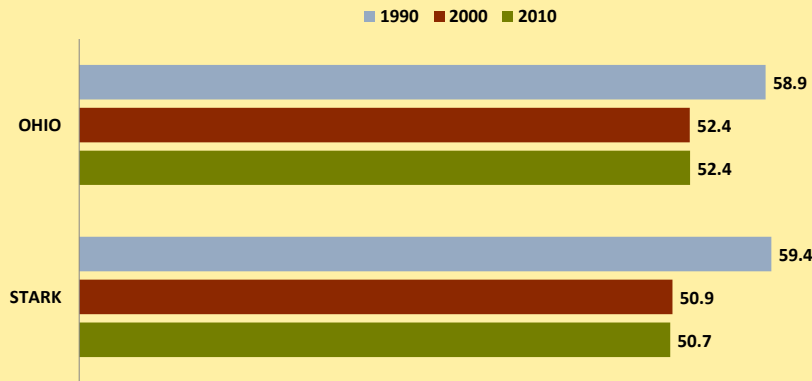

# STARK COUNTY AND OHIO POPULATION CHANGES: Age 65-74 1990 - 2010

Age 65 - 74 Population

Age 65-74 Population as % of 65+ Population

Of Age 65-74 Population, % Women

% Change in Age 65-74 Population

### % Change in Proportion of Age 65+ Population who are Age 65-74

### % Change in Proportion of 65-74 Population Who Are Women