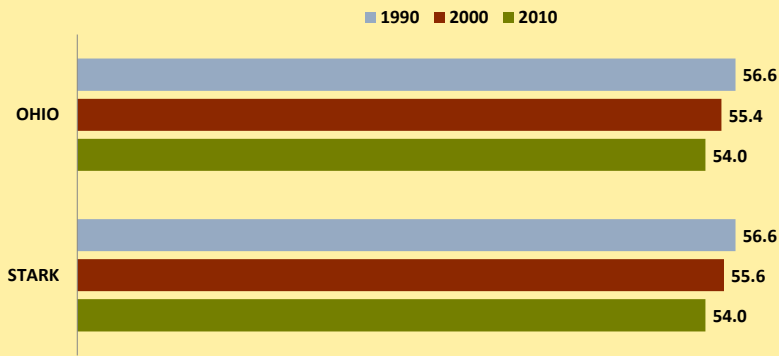

# STARK COUNTY AND OHIO POPULATION CHANGES: Age 65-74 1990 - 2010

Age 65 - 74 Population

Age 65-74 Population as % of 65+ Population

Of Age 65-74 Population, % Women

% Change in Age 65-74 Population

### % Change in Proportion of Age 65+ Population who are Age 65-74

### % Change in Proportion of 65-74 Population Who Are Women