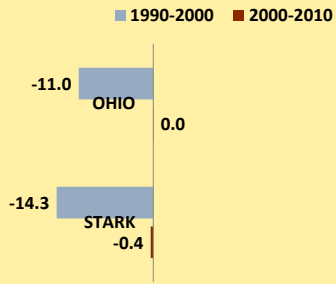

# STARK COUNTY AND OHIO POPULATION CHANGES: Age 65-74 1990 - 2010

Age 65 - 74 Population

Age 65-74 Population as % of 65+ Population

Of Age 65-74 Population, % Women

% Change in Age 65-74 Population

### % Change in Proportion of Age 65+ Population who are Age 65-74

### % Change in Proportion of 65-74 Population Who Are Women