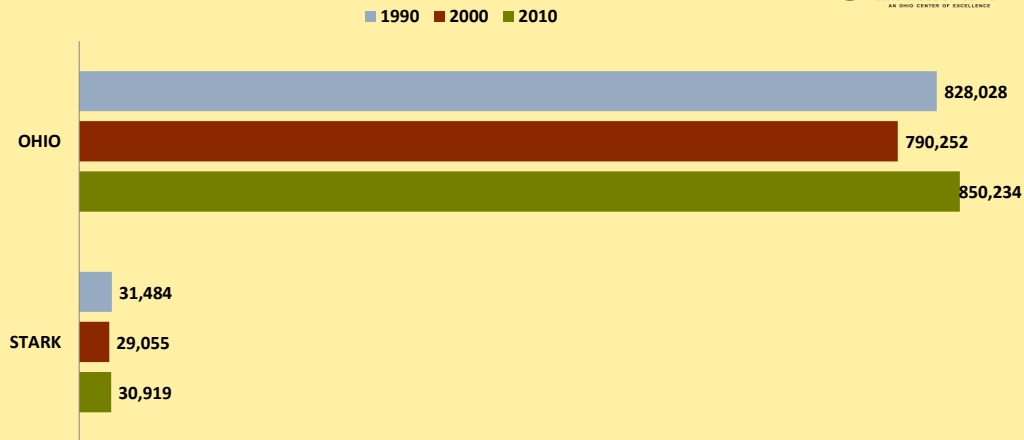

# STARK COUNTY AND OHIO POPULATION CHANGES: Age 65-74 1990 - 2010

Age 65 - 74 Population

Age 65-74 Population as % of 65+ Population

Of Age 65-74 Population, % Women

% Change in Age 65-74 Population

### % Change in Proportion of Age 65+ Population who are Age 65-74

### % Change in Proportion of 65-74 Population Who Are Women