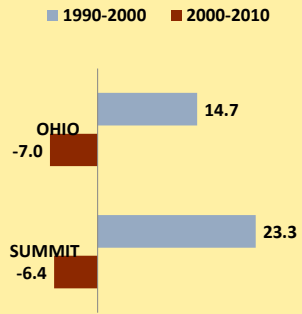

# SUMMIT COUNTY AND OHIO POPULATION CHANGES: Age 75-84 1990 - 2010

Age 75-84 Population

Age 75-84 Population as % of Age 65+ Population

% of Age 75-84 Population Who Are Women

% Change in Age 75-84 Population

### % Change in Proportion of Age 65+ Population Who Are Age 75-84

### % Change in Proportion of Age 75-84 Population Who Are Women