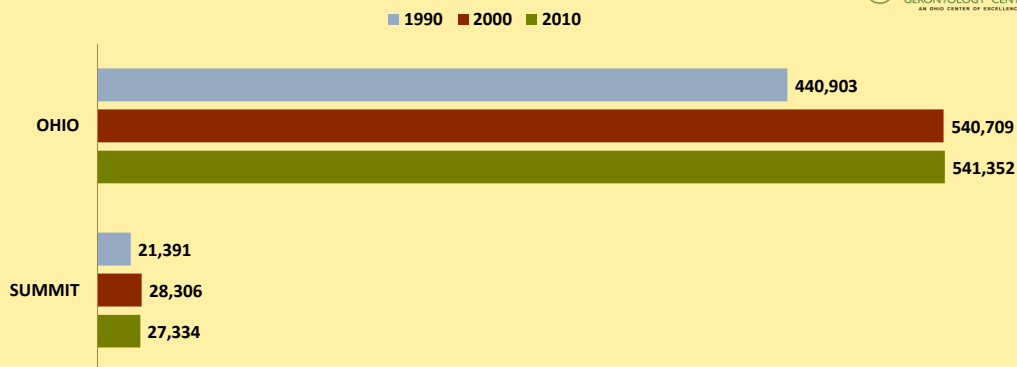

# SUMMIT COUNTY AND OHIO POPULATION CHANGES: Age 75-84 1990 - 2010

Age 75-84 Population

Age 75-84 Population as % of Age 65+ Population

% of Age 75-84 Population Who Are Women

% Change in Age 75-84 Population

### % Change in Proportion of Age 65+ Population Who Are Age 75-84

### % Change in Proportion of Age 75-84 Population Who Are Women