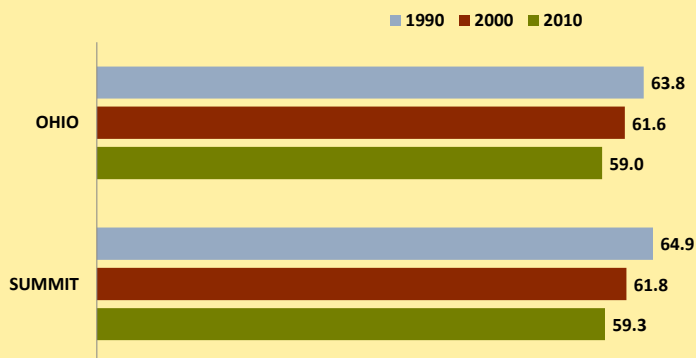

# SUMMIT COUNTY AND OHIO POPULATION CHANGES: Age 75-84 1990 - 2010

Age 75-84 Population

Age 75-84 Population as % of Age 65+ Population

% of Age 75-84 Population Who Are Women

% Change in Age 75-84 Population

### % Change in Proportion of Age 65+ Population Who Are Age 75-84

### % Change in Proportion of Age 75-84 Population Who Are Women