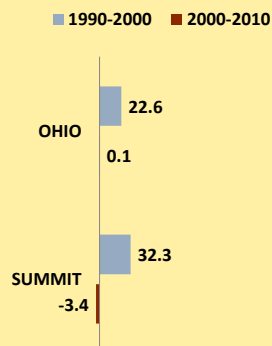

# SUMMIT COUNTY AND OHIO POPULATION CHANGES: Age 75-84 1990 - 2010

Age 75-84 Population

Age 75-84 Population as % of Age 65+ Population

% of Age 75-84 Population Who Are Women

% Change in Age 75-84 Population

### % Change in Proportion of Age 65+ Population Who Are Age 75-84

### % Change in Proportion of Age 75-84 Population Who Are Women