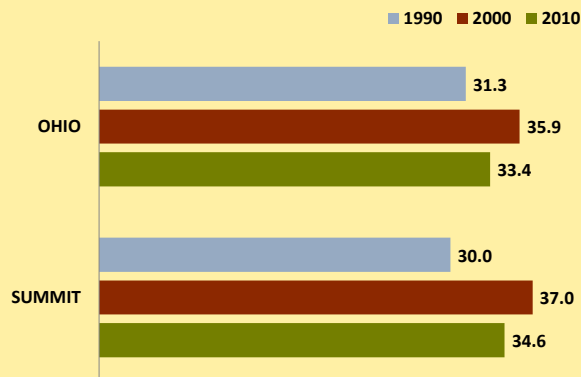

# SUMMIT COUNTY AND OHIO POPULATION CHANGES: Age 75-84 1990 - 2010

Age 75-84 Population

Age 75-84 Population as % of Age 65+ Population

% of Age 75-84 Population Who Are Women

% Change in Age 75-84 Population

### % Change in Proportion of Age 65+ Population Who Are Age 75-84

### % Change in Proportion of Age 75-84 Population Who Are Women