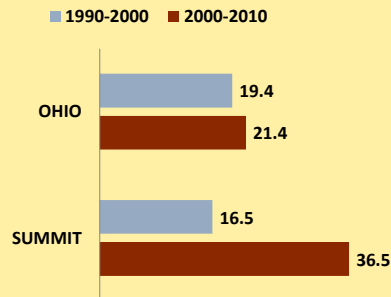

SUMMIT COUNTY AND OHIO POPULATION CHANGES: Age 85+ 1990 - 2010

Age 85+ Population
■ 1990 ■ 2000 ■ 2010

% Change in Age 85+ Population

■ 1990-2000 ■ 2000-2010

Age 85+ Population as % of Age 65+ Population

■ 1990 ■ 2000 ■ 2010

% of Age 85+ Population Who Are women

■ 1990 ■ 2000 ■ 2010

% of Population Aged 85+

% Change in Proportion of Age 65+ Population Who Are Age 85+

% Change in Proportion of Age 85+ Who Are Women

% Change in Total Population Aged 85+