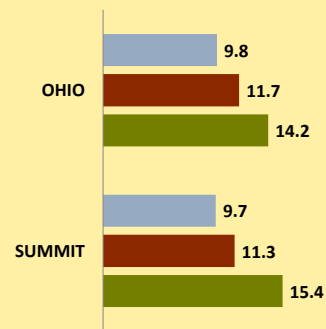

SUMMIT COUNTY AND OHIO POPULATION CHANGES: Age 85+ 1990 - 2010

Age 85+ Population
■ 1990 ■ 2000 ■ 2010

% Change in Age 85+ Population

■ 1990-2000 ■ 2000-2010

Age 85+ Population as % of Age 65+ Population

■ 1990 ■ 2000 ■ 2010

% of Age 85+ Population Who Are women

■ 1990 ■ 2000 ■ 2010

% of Population Aged 85+

% Change in Proportion of Age 65+ Population Who Are Age 85+

% Change in Proportion of Age 85+ Who Are Women

% Change in Total Population Aged 85+