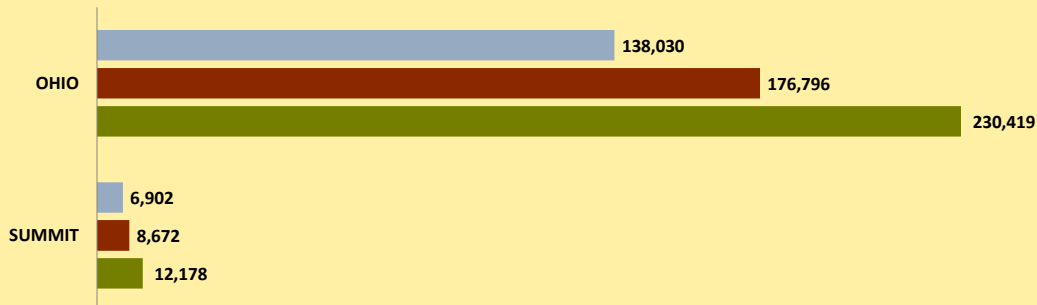

SUMMIT COUNTY AND OHIO POPULATION CHANGES: Age 85+ 1990 - 2010

Age 85+ Population
■ 1990 ■ 2000 ■ 2010

% Change in Age 85+ Population

■ 1990-2000 ■ 2000-2010

Age 85+ Population as % of Age 65+ Population

■ 1990 ■ 2000 ■ 2010

% of Age 85+ Population Who Are women

■ 1990 ■ 2000 ■ 2010

% of Population Aged 85+

% Change in Proportion of Age 65+ Population Who Are Age 85+

% Change in Proportion of Age 85+ Who Are Women

% Change in Total Population Aged 85+