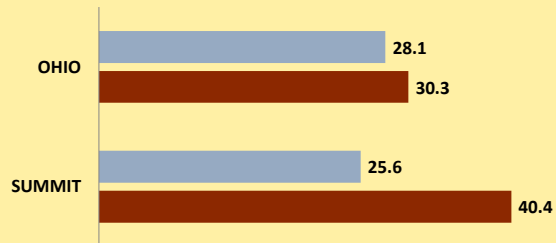

SUMMIT COUNTY AND OHIO POPULATION CHANGES: Age 85+ 1990 - 2010

Age 85+ Population
■ 1990 ■ 2000 ■ 2010

% Change in Age 85+ Population

■ 1990-2000 ■ 2000-2010

Age 85+ Population as % of Age 65+ Population

■ 1990 ■ 2000 ■ 2010

% of Age 85+ Population Who Are women

■ 1990 ■ 2000 ■ 2010

% of Population Aged 85+

% Change in Proportion of Age 65+ Population Who Are Age 85+

% Change in Proportion of Age 85+ Who Are Women

% Change in Total Population Aged 85+