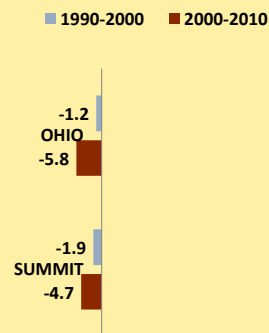

SUMMIT COUNTY AND OHIO POPULATION CHANGES: Age 85+ 1990 - 2010

Age 85+ Population
■ 1990 ■ 2000 ■ 2010

% Change in Age 85+ Population

■ 1990-2000 ■ 2000-2010

Age 85+ Population as % of Age 65+ Population

■ 1990 ■ 2000 ■ 2010

% of Age 85+ Population Who Are women

■ 1990 ■ 2000 ■ 2010

% of Population Aged 85+

% Change in Proportion of Age 65+ Population Who Are Age 85+

% Change in Proportion of Age 85+ Who Are Women

% Change in Total Population Aged 85+