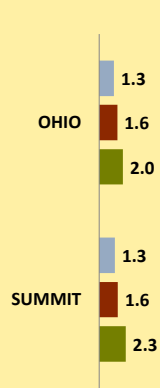

SUMMIT COUNTY AND OHIO POPULATION CHANGES: Age 85+ 1990 - 2010

Age 85+ Population
■ 1990 ■ 2000 ■ 2010

% Change in Age 85+ Population

■ 1990-2000 ■ 2000-2010

Age 85+ Population as % of Age 65+ Population

■ 1990 ■ 2000 ■ 2010

% of Age 85+ Population Who Are women

■ 1990 ■ 2000 ■ 2010

% of Population Aged 85+

% Change in Proportion of Age 65+ Population Who Are Age 85+

% Change in Proportion of Age 85+ Who Are Women

% Change in Total Population Aged 85+