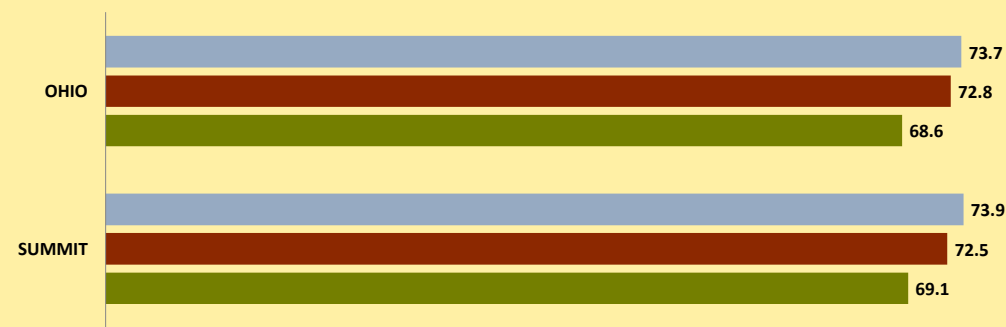

SUMMIT COUNTY AND OHIO POPULATION CHANGES: Age 85+ 1990 - 2010

Age 85+ Population
■ 1990 ■ 2000 ■ 2010

% Change in Age 85+ Population

■ 1990-2000 ■ 2000-2010

Age 85+ Population as % of Age 65+ Population

■ 1990 ■ 2000 ■ 2010

% of Age 85+ Population Who Are women

■ 1990 ■ 2000 ■ 2010

% of Population Aged 85+

% Change in Proportion of Age 65+ Population Who Are Age 85+

% Change in Proportion of Age 85+ Who Are Women

% Change in Total Population Aged 85+