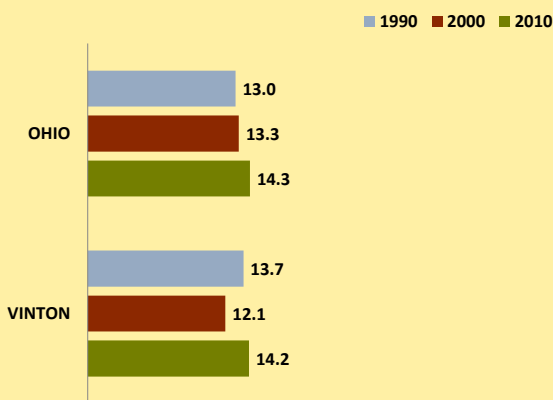

VINTON COUNTY AND OHIO POPULATION CHANGES: Age 65+ 1990 - 2010

Age 65+ Population

% of Population Age 65+

% Change in Age 65+ Population

% Change in Proportion of Population Age 65+