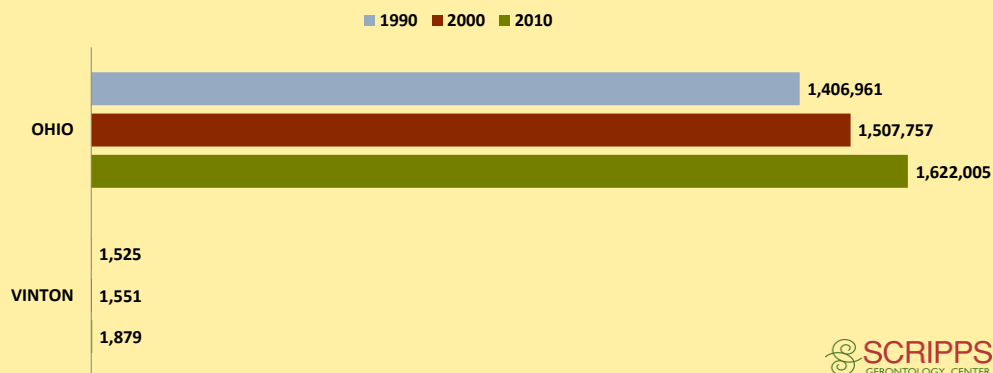

VINTON COUNTY AND OHIO POPULATION CHANGES: Age 65+ 1990 - 2010

Age 65+ Population

% of Population Age 65+

% Change in Age 65+ Population

% Change in Proportion of Population Age 65+