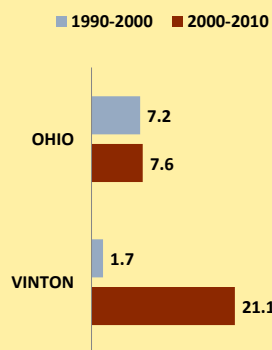

VINTON COUNTY AND OHIO POPULATION CHANGES: Age 65+ 1990 - 2010

Age 65+ Population

% of Population Age 65+

% Change in Age 65+ Population

% Change in Proportion of Population Age 65+