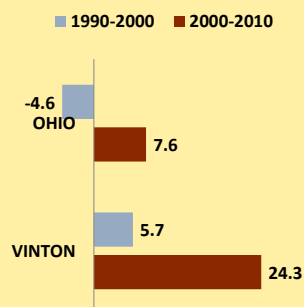

# VINTON COUNTY AND OHIO POPULATION CHANGES: Age 65-74 1990 - 2010

Age 65 - 74 Population

Age 65-74 Population as % of 65+ Population

Of Age 65-74 Population, % Women

% Change in Age 65-74 Population

### % Change in Proportion of Age 65+ Population who are Age 65-74