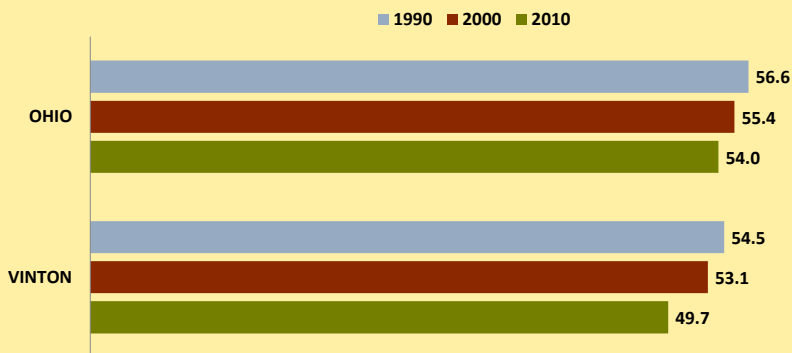

# VINTON COUNTY AND OHIO POPULATION CHANGES: Age 65-74 1990 - 2010

Age 65 - 74 Population

Age 65-74 Population as % of 65+ Population

Of Age 65-74 Population, % Women

% Change in Age 65-74 Population

### % Change in Proportion of Age 65+ Population who are Age 65-74

### % Change in Proportion of 65-74 Population Who Are Women