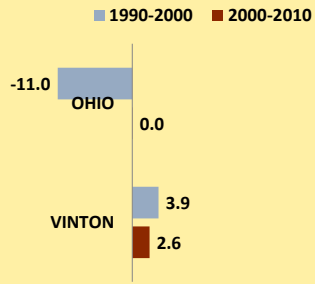

# VINTON COUNTY AND OHIO POPULATION CHANGES: Age 65-74 1990 - 2010

Age 65 - 74 Population

Age 65-74 Population as % of 65+ Population

Of Age 65-74 Population, % Women

% Change in Age 65-74 Population

### % Change in Proportion of Age 65+ Population who are Age 65-74