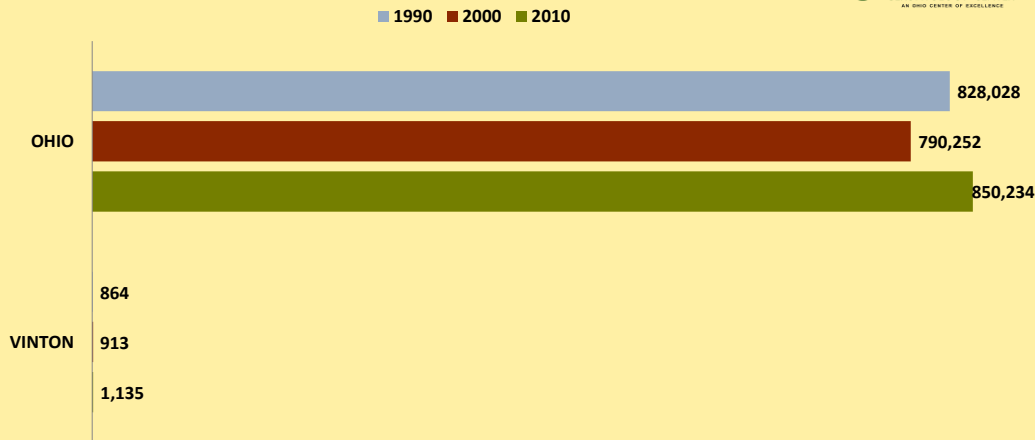

# VINTON COUNTY AND OHIO POPULATION CHANGES: Age 65-74 1990 - 2010

Age 65 - 74 Population

Age 65-74 Population as % of 65+ Population

Of Age 65-74 Population, % Women

% Change in Age 65-74 Population

### % Change in Proportion of Age 65+ Population who are Age 65-74

### % Change in Proportion of 65-74 Population Who Are Women