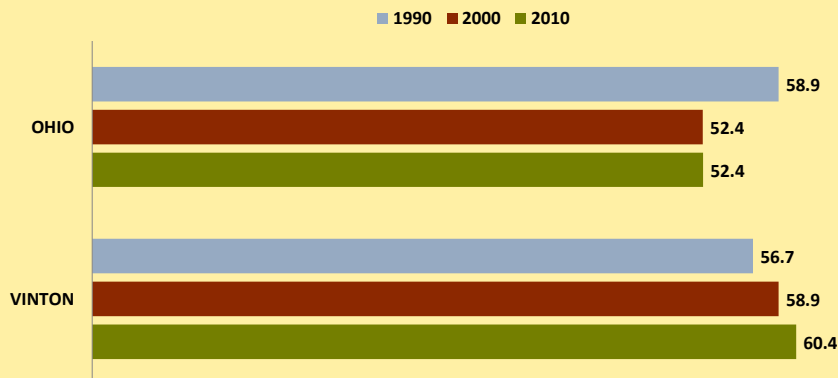

# VINTON COUNTY AND OHIO POPULATION CHANGES: Age 65-74 1990 - 2010

Age 65 - 74 Population

Age 65-74 Population as % of 65+ Population

Of Age 65-74 Population, % Women

% Change in Age 65-74 Population

### % Change in Proportion of Age 65+ Population who are Age 65-74

### % Change in Proportion of 65-74 Population Who Are Women