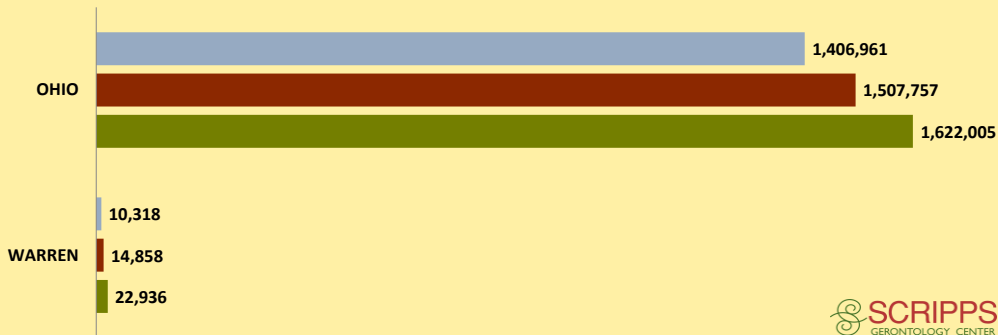

WARREN COUNTY AND OHIO POPULATION CHANGES: Age 65+ 1990 - 2010

Age 65+ Population

■ 1990 ■ 2000 ■ 2010

% of Population Age 65+

■ 1990 ■ 2000 ■ 2010

% Change in Age 65+ Population

■ 1990-2000 ■ 2000-2010

% Change in Proportion of Population Age 65+

■ 1990-2000 ■ 2000-2010