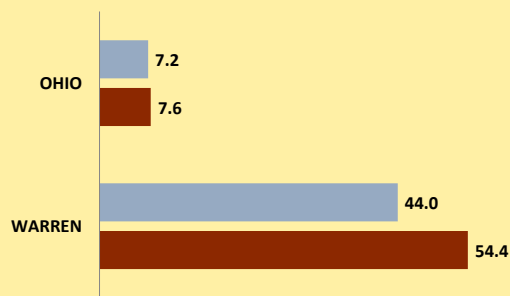

WARREN COUNTY AND OHIO POPULATION CHANGES: Age 65+ 1990 - 2010

Age 65+ Population

■ 1990 ■ 2000 ■ 2010

% of Population Age 65+

■ 1990 ■ 2000 ■ 2010

% Change in Age 65+ Population

■ 1990-2000 ■ 2000-2010

% Change in Proportion of Population Age 65+

■ 1990-2000 ■ 2000-2010