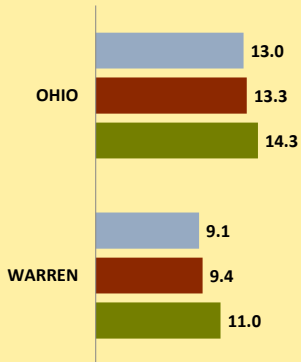

WARREN COUNTY AND OHIO POPULATION CHANGES: Age 65+ 1990 - 2010

Age 65+ Population

■ 1990 ■ 2000 ■ 2010

% of Population Age 65+

■ 1990 ■ 2000 ■ 2010

% Change in Age 65+ Population

■ 1990-2000 ■ 2000-2010

% Change in Proportion of Population Age 65+

■ 1990-2000 ■ 2000-2010