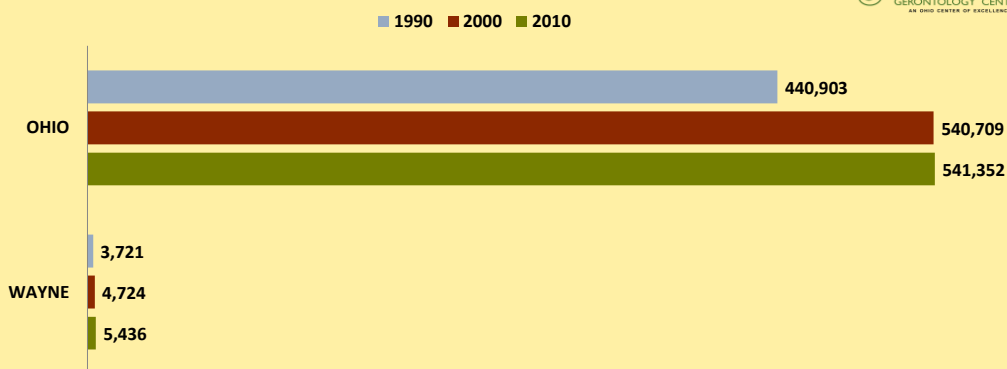

WAYNE COUNTY AND OHIO POPULATION CHANGES: Age 75-84 1990 - 2010

Age 75-84 Population

Age 75-84 Population as % of Age 65+ Population

% of Age 75-84 Population Who Are Women

% Change in Age 75-84 Population

% Change in Proportion of Age 65+ Population Who Are Age 75-84

% Change in Proportion of Age 75-84 Population Who Are Women