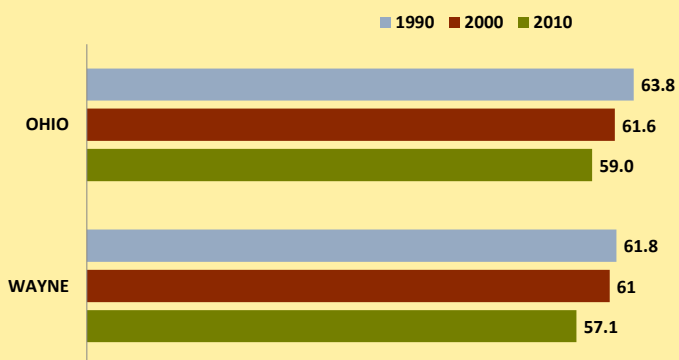

WAYNE COUNTY AND OHIO POPULATION CHANGES: Age 75-84 1990 - 2010

Age 75-84 Population

Age 75-84 Population as % of Age 65+ Population

% of Age 75-84 Population Who Are Women

% Change in Age 75-84 Population

% Change in Proportion of Age 65+ Population Who Are Age 75-84

% Change in Proportion of Age 75-84 Population Who Are Women