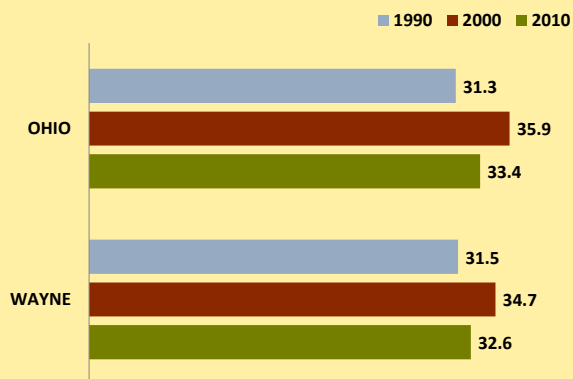

WAYNE COUNTY AND OHIO POPULATION CHANGES: Age 75-84 1990 - 2010

Age 75-84 Population

Age 75-84 Population as % of Age 65+ Population

% of Age 75-84 Population Who Are Women

% Change in Age 75-84 Population

% Change in Proportion of Age 65+ Population Who Are Age 75-84

% Change in Proportion of Age 75-84 Population Who Are Women