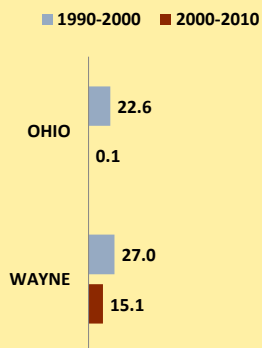

WAYNE COUNTY AND OHIO POPULATION CHANGES: Age 75-84 1990 - 2010

Age 75-84 Population

Age 75-84 Population as % of Age 65+ Population

% of Age 75-84 Population Who Are Women

% Change in Age 75-84 Population

% Change in Proportion of Age 65+ Population Who Are Age 75-84

% Change in Proportion of Age 75-84 Population Who Are Women