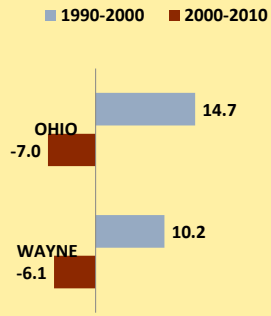

WAYNE COUNTY AND OHIO POPULATION CHANGES: Age 75-84 1990 - 2010

Age 75-84 Population

Age 75-84 Population as % of Age 65+ Population

% of Age 75-84 Population Who Are Women

% Change in Age 75-84 Population

% Change in Proportion of Age 65+ Population Who Are Age 75-84

% Change in Proportion of Age 75-84 Population Who Are Women