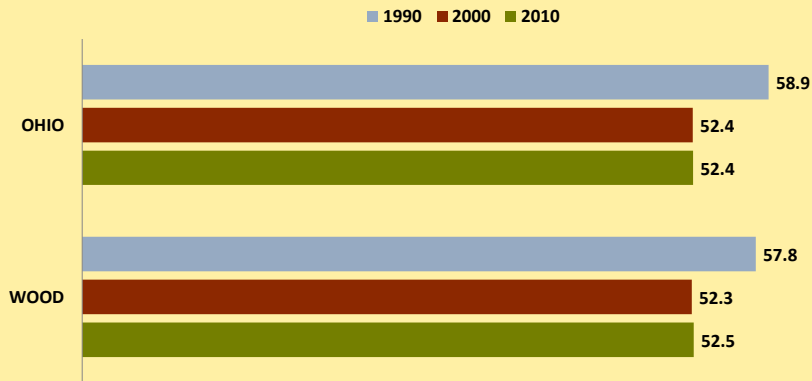

# WOOD COUNTY AND OHIO POPULATION CHANGES: Age 65-74 1990 - 2010

Age 65 - 74 Population

Age 65-74 Population as % of 65+ Population

Of Age 65-74 Population, % Women

% Change in Age 65-74 Population

### % Change in Proportion of Age 65+ Population who are Age 65-74

### % Change in Proportion of 65-74 Population Who Are Women