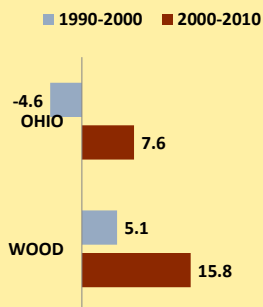

# WOOD COUNTY AND OHIO POPULATION CHANGES: Age 65-74 1990 - 2010

Age 65 - 74 Population

Age 65-74 Population as % of 65+ Population

Of Age 65-74 Population, % Women

% Change in Age 65-74 Population

### % Change in Proportion of Age 65+ Population who are Age 65-74

### % Change in Proportion of 65-74 Population Who Are Women