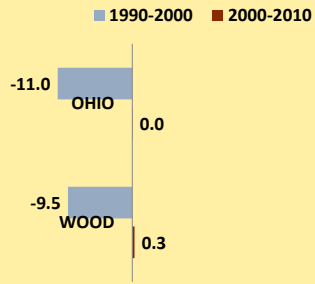

# WOOD COUNTY AND OHIO POPULATION CHANGES: Age 65-74 1990 - 2010

Age 65 - 74 Population

Age 65-74 Population as % of 65+ Population

Of Age 65-74 Population, % Women

% Change in Age 65-74 Population

### % Change in Proportion of Age 65+ Population who are Age 65-74

### % Change in Proportion of 65-74 Population Who Are Women