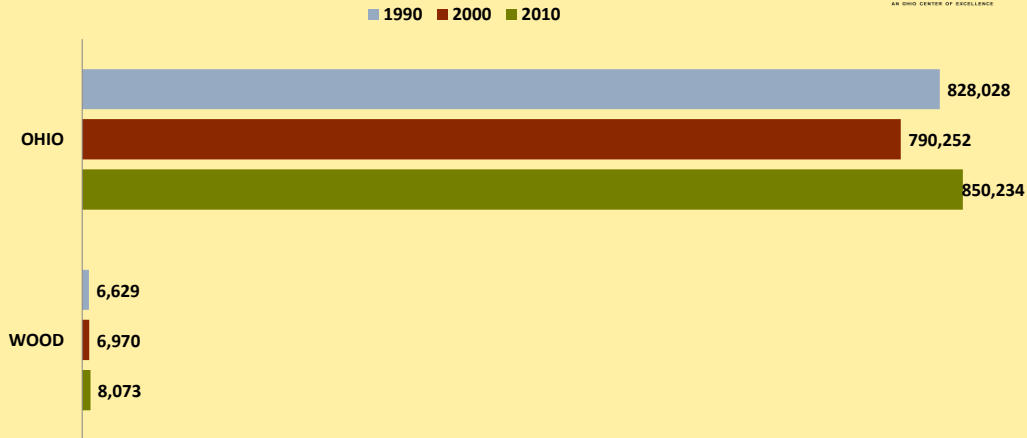

# WOOD COUNTY AND OHIO POPULATION CHANGES: Age 65-74 1990 - 2010

Age 65 - 74 Population

Age 65-74 Population as % of 65+ Population

Of Age 65-74 Population, % Women

% Change in Age 65-74 Population

### % Change in Proportion of Age 65+ Population who are Age 65-74

### % Change in Proportion of 65-74 Population Who Are Women