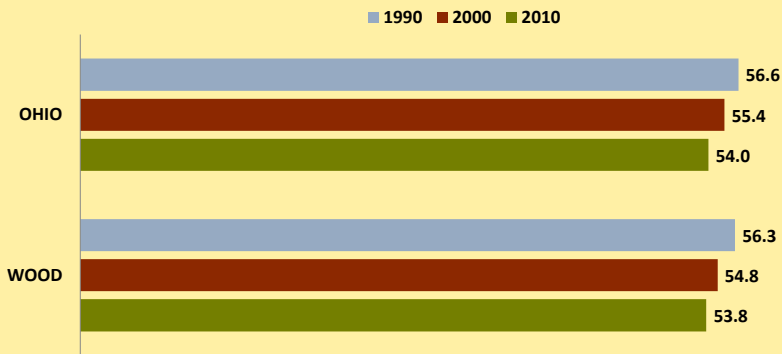

# WOOD COUNTY AND OHIO POPULATION CHANGES: Age 65-74 1990 - 2010

Age 65 - 74 Population

Age 65-74 Population as % of 65+ Population

Of Age 65-74 Population, % Women

% Change in Age 65-74 Population

### % Change in Proportion of Age 65+ Population who are Age 65-74

### % Change in Proportion of 65-74 Population Who Are Women