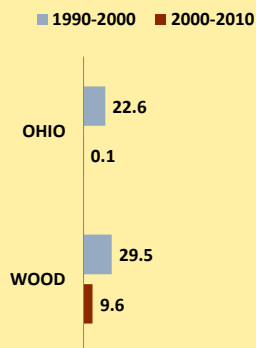

WOOD COUNTY AND OHIO POPULATION CHANGES: Age 75-84 1990 - 2010

Age 75-84 Population

Age 75-84 Population as % of Age 65+ Population

% of Age 75-84 Population Who Are Women

% Change in Age 75-84 Population

% Change in Proportion of Age 65+ Population Who Are Age 75-84

% Change in Proportion of Age 75-84 Population Who Are Women