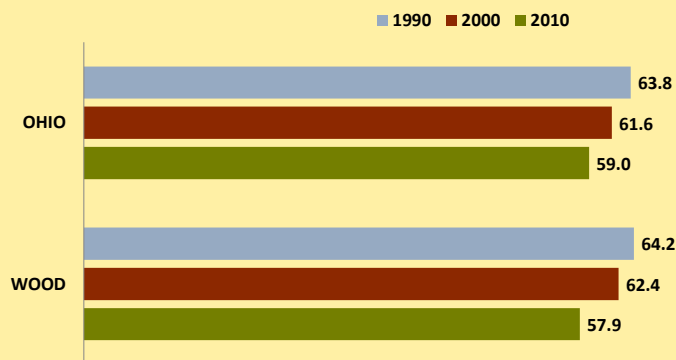

WOOD COUNTY AND OHIO POPULATION CHANGES: Age 75-84 1990 - 2010

Age 75-84 Population

Age 75-84 Population as % of Age 65+ Population

% of Age 75-84 Population Who Are Women

% Change in Age 75-84 Population

% Change in Proportion of Age 65+ Population Who Are Age 75-84

% Change in Proportion of Age 75-84 Population Who Are Women