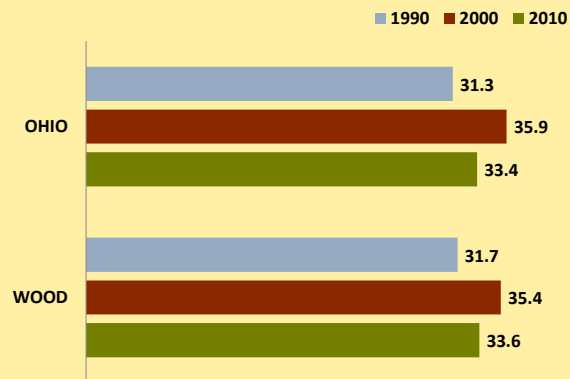

WOOD COUNTY AND OHIO POPULATION CHANGES: Age 75-84 1990 - 2010

Age 75-84 Population

Age 75-84 Population as % of Age 65+ Population

% of Age 75-84 Population Who Are Women

% Change in Age 75-84 Population

% Change in Proportion of Age 65+ Population Who Are Age 75-84

% Change in Proportion of Age 75-84 Population Who Are Women