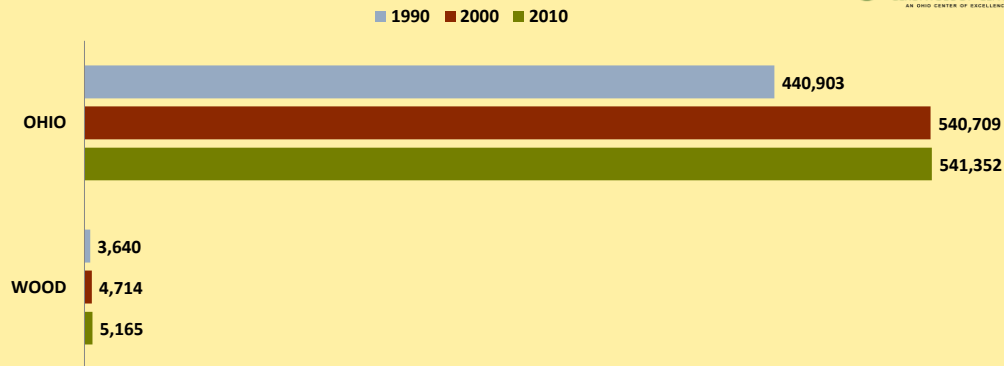

WOOD COUNTY AND OHIO POPULATION CHANGES: Age 75-84 1990 - 2010

Age 75-84 Population

Age 75-84 Population as % of Age 65+ Population

% of Age 75-84 Population Who Are Women

% Change in Age 75-84 Population

% Change in Proportion of Age 65+ Population Who Are Age 75-84

% Change in Proportion of Age 75-84 Population Who Are Women