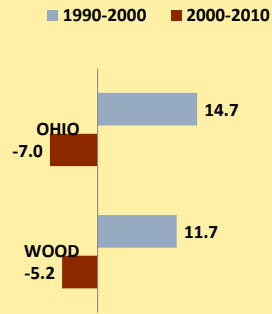

WOOD COUNTY AND OHIO POPULATION CHANGES: Age 75-84 1990 - 2010

Age 75-84 Population

Age 75-84 Population as % of Age 65+ Population

% of Age 75-84 Population Who Are Women

% Change in Age 75-84 Population

% Change in Proportion of Age 65+ Population Who Are Age 75-84

% Change in Proportion of Age 75-84 Population Who Are Women