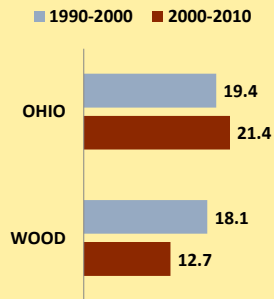

WOOD COUNTY AND OHIO POPULATION CHANGES: Age 85+ 1990 - 2010

Age 85+ Population
■ 1990 ■ 2000 ■ 2010

% Change in Age 85+ Population
■ 1990-2000 ■ 2000-2010

Age 85+ Population as % of Age 65+ Population
■ 1990 ■ 2000 ■ 2010

% of Age 85+ Population Who Are women
■ 1990 ■ 2000 ■ 2010

% of Population Aged 85+

% Change in Proportion of Age 65+ Population Who Are Age 85+

% Change in Proportion of Age 85+ Who Are Women

% Change in Total Population Aged 85+