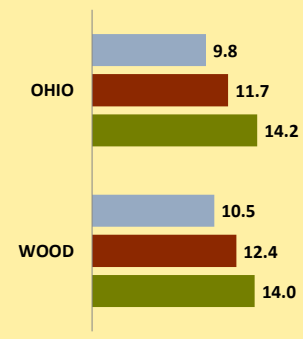

WOOD COUNTY AND OHIO POPULATION CHANGES: Age 85+ 1990 - 2010

Age 85+ Population
■ 1990 ■ 2000 ■ 2010

% Change in Age 85+ Population
■ 1990-2000 ■ 2000-2010

Age 85+ Population as % of Age 65+ Population
■ 1990 ■ 2000 ■ 2010

% of Age 85+ Population Who Are women
■ 1990 ■ 2000 ■ 2010

% of Population Aged 85+

% Change in Proportion of Age 65+ Population Who Are Age 85+

% Change in Proportion of Age 85+ Who Are Women

% Change in Total Population Aged 85+