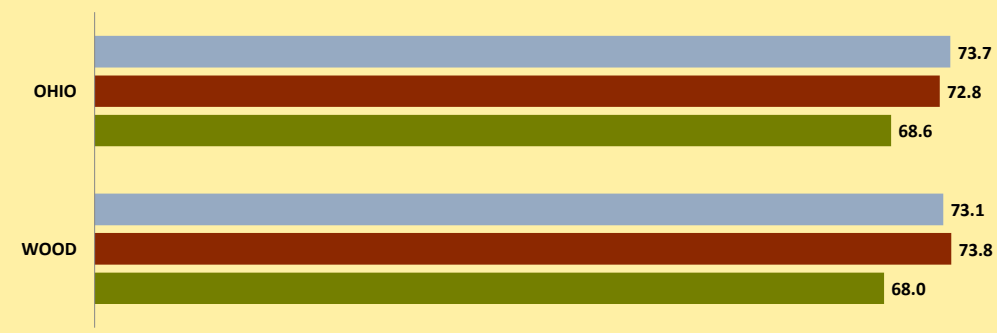

WOOD COUNTY AND OHIO POPULATION CHANGES: Age 85+ 1990 - 2010

Age 85+ Population
■ 1990 ■ 2000 ■ 2010

% Change in Age 85+ Population
■ 1990-2000 ■ 2000-2010

Age 85+ Population as % of Age 65+ Population
■ 1990 ■ 2000 ■ 2010

% of Age 85+ Population Who Are women
■ 1990 ■ 2000 ■ 2010

% of Population Aged 85+

% Change in Proportion of Age 65+ Population Who Are Age 85+

% Change in Proportion of Age 85+ Who Are Women

% Change in Total Population Aged 85+