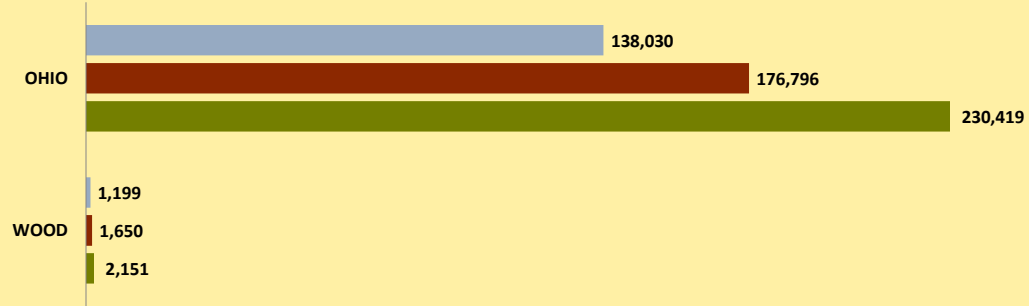

WOOD COUNTY AND OHIO POPULATION CHANGES: Age 85+ 1990 - 2010

Age 85+ Population
■ 1990 ■ 2000 ■ 2010

% Change in Age 85+ Population
■ 1990-2000 ■ 2000-2010

Age 85+ Population as % of Age 65+ Population
■ 1990 ■ 2000 ■ 2010

% of Age 85+ Population Who Are women
■ 1990 ■ 2000 ■ 2010

% of Population Aged 85+

% Change in Proportion of Age 65+ Population Who Are Age 85+

% Change in Proportion of Age 85+ Who Are Women

% Change in Total Population Aged 85+