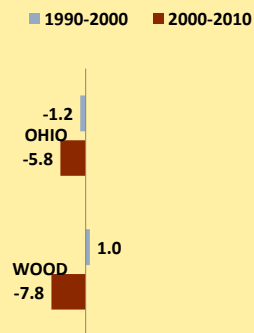

WOOD COUNTY AND OHIO POPULATION CHANGES: Age 85+ 1990 - 2010

Age 85+ Population
■ 1990 ■ 2000 ■ 2010

% Change in Age 85+ Population
■ 1990-2000 ■ 2000-2010

Age 85+ Population as % of Age 65+ Population
■ 1990 ■ 2000 ■ 2010

% of Age 85+ Population Who Are women
■ 1990 ■ 2000 ■ 2010

% of Population Aged 85+

% Change in Proportion of Age 65+ Population Who Are Age 85+

% Change in Proportion of Age 85+ Who Are Women

% Change in Total Population Aged 85+