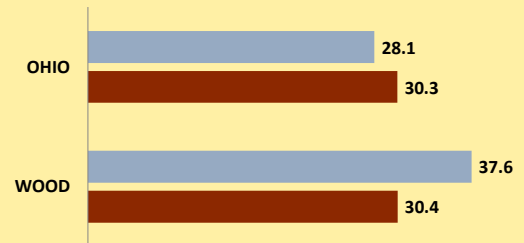

WOOD COUNTY AND OHIO POPULATION CHANGES: Age 85+ 1990 - 2010

Age 85+ Population
■ 1990 ■ 2000 ■ 2010

% Change in Age 85+ Population
■ 1990-2000 ■ 2000-2010

Age 85+ Population as % of Age 65+ Population
■ 1990 ■ 2000 ■ 2010

% of Age 85+ Population Who Are women
■ 1990 ■ 2000 ■ 2010

% of Population Aged 85+

% Change in Proportion of Age 65+ Population Who Are Age 85+

% Change in Proportion of Age 85+ Who Are Women

% Change in Total Population Aged 85+