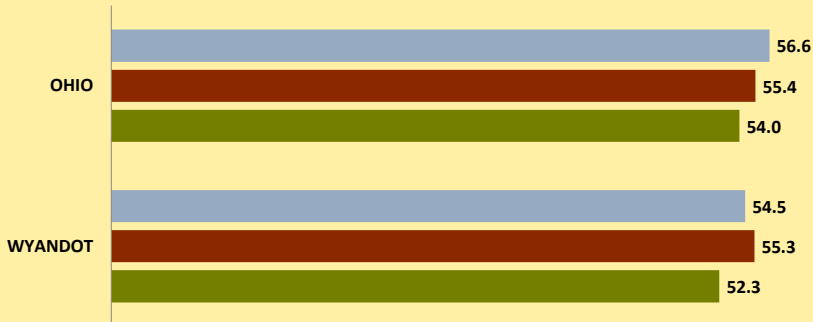

WYANDOT COUNTY AND OHIO POPULATION CHANGES: Age 65-74 1990 - 2010

Age 65 - 74 Population

■ 1990 ■ 2000 ■ 2010

Age 65-74 Population as % of 65+ Population

■ 1990 ■ 2000 ■ 2010

Of Age 65-74 Population, % Women

■ 1990 ■ 2000 ■ 2010

% Change in Age 65-74 Population

■ 1990-2000 ■ 2000-2010

% Change in Proportion of Age 65+ Population who are Age 65-74

% Change in Proportion of 65-74 Population Who Are Women