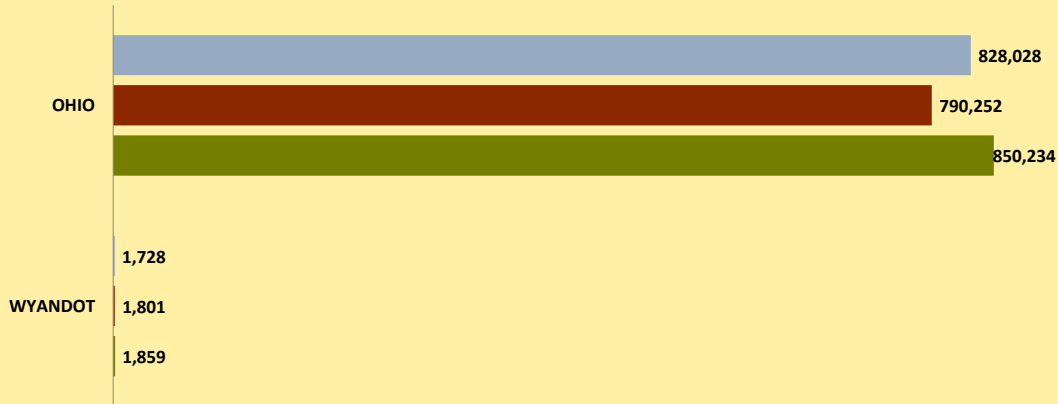

WYANDOT COUNTY AND OHIO POPULATION CHANGES: Age 65-74 1990 - 2010

Age 65 - 74 Population

■ 1990 ■ 2000 ■ 2010

Age 65-74 Population as % of 65+ Population

■ 1990 ■ 2000 ■ 2010

Of Age 65-74 Population, % Women

■ 1990 ■ 2000 ■ 2010

% Change in Age 65-74 Population

■ 1990-2000 ■ 2000-2010

% Change in Proportion of Age 65+ Population who are Age 65-74

% Change in Proportion of 65-74 Population Who Are Women