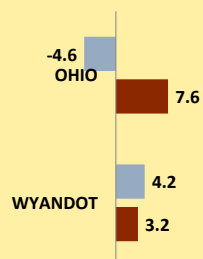

WYANDOT COUNTY AND OHIO POPULATION CHANGES: Age 65-74 1990 - 2010

Age 65 - 74 Population

■ 1990 ■ 2000 ■ 2010

Age 65-74 Population as % of 65+ Population

■ 1990 ■ 2000 ■ 2010

Of Age 65-74 Population, % Women

■ 1990 ■ 2000 ■ 2010

% Change in Age 65-74 Population

■ 1990-2000 ■ 2000-2010

% Change in Proportion of Age 65+ Population who are Age 65-74

% Change in Proportion of 65-74 Population Who Are Women