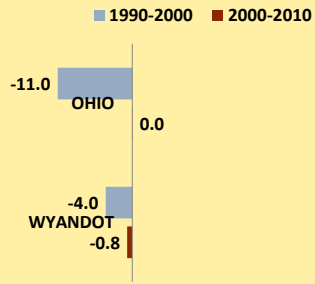

WYANDOT COUNTY AND OHIO POPULATION CHANGES: Age 65-74 1990 - 2010

Age 65 - 74 Population

■ 1990 ■ 2000 ■ 2010

Age 65-74 Population as % of 65+ Population

■ 1990 ■ 2000 ■ 2010

Of Age 65-74 Population, % Women

■ 1990 ■ 2000 ■ 2010

% Change in Age 65-74 Population

■ 1990-2000 ■ 2000-2010

% Change in Proportion of Age 65+ Population who are Age 65-74

% Change in Proportion of 65-74 Population Who Are Women