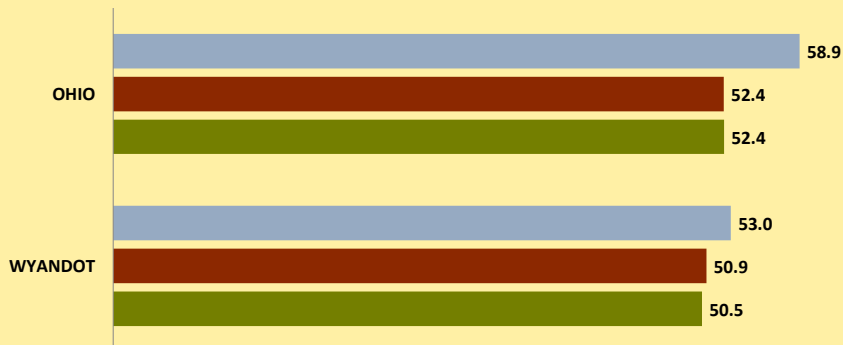

WYANDOT COUNTY AND OHIO POPULATION CHANGES: Age 65-74 1990 - 2010

Age 65 - 74 Population

■ 1990 ■ 2000 ■ 2010

Age 65-74 Population as % of 65+ Population

■ 1990 ■ 2000 ■ 2010

Of Age 65-74 Population, % Women

■ 1990 ■ 2000 ■ 2010

% Change in Age 65-74 Population

■ 1990-2000 ■ 2000-2010

% Change in Proportion of Age 65+ Population who are Age 65-74

% Change in Proportion of 65-74 Population Who Are Women